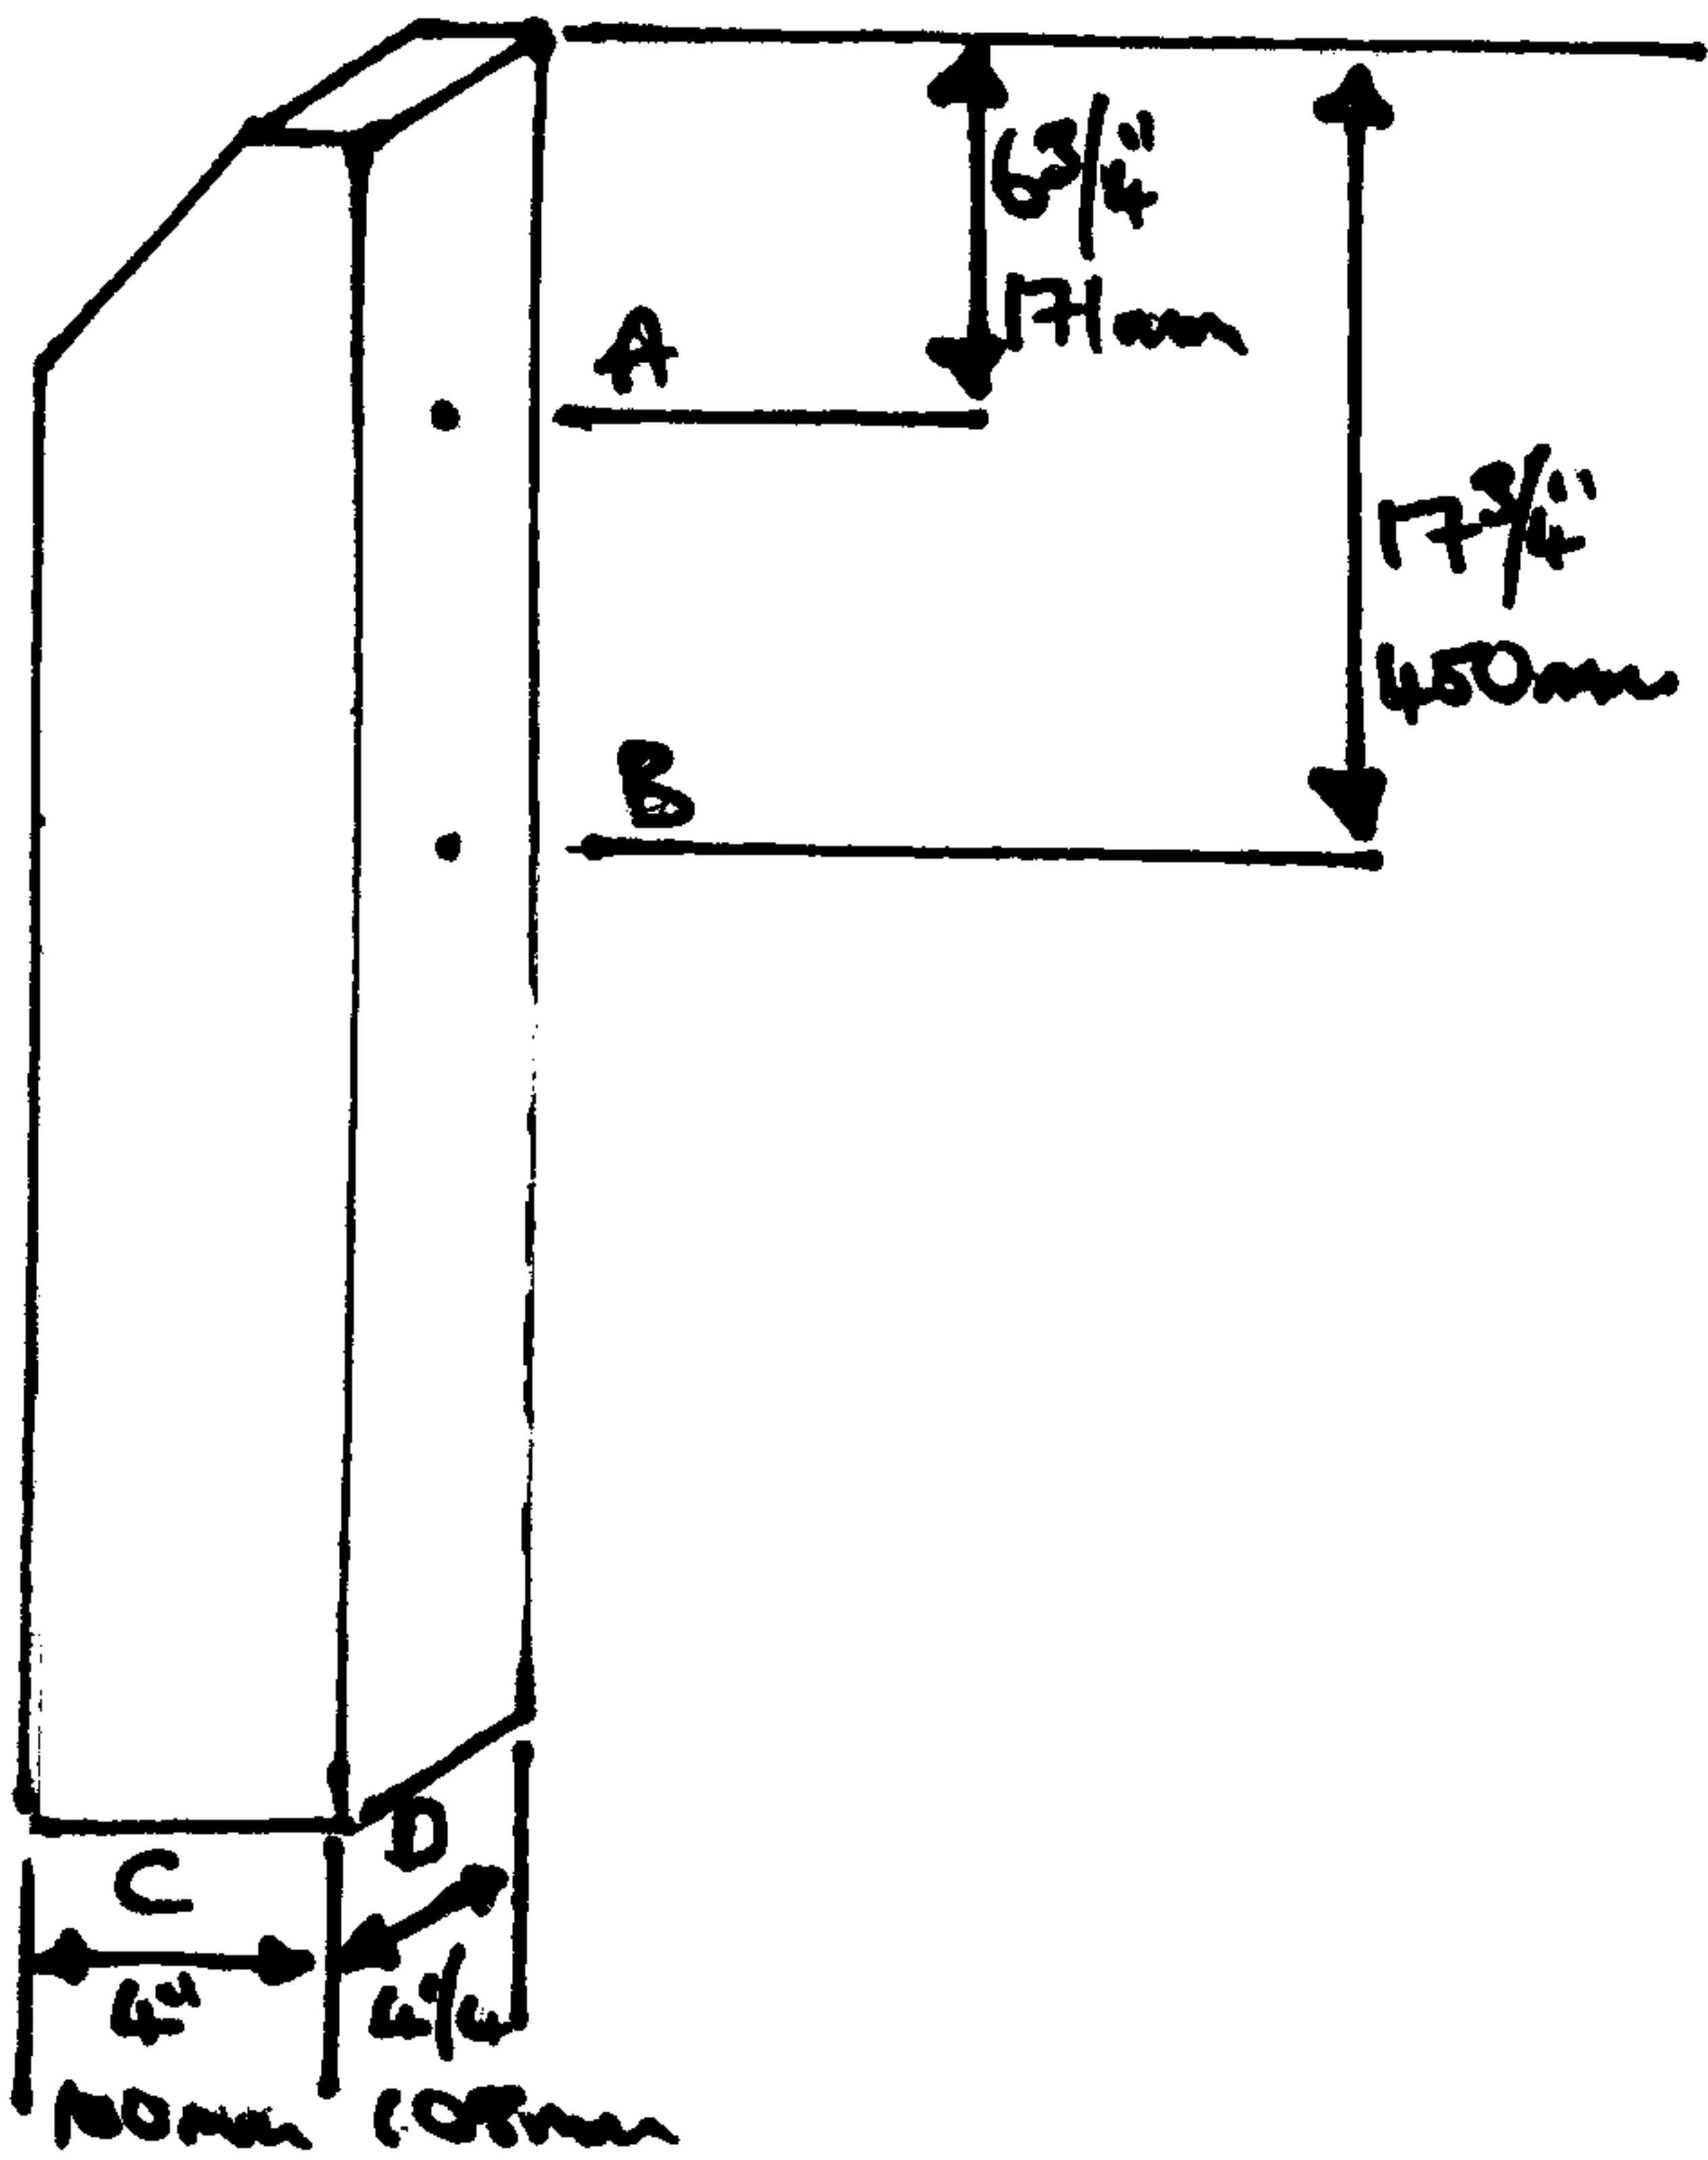

10 FT 6" RECESSED CONCRETE POST

3100mm LONG

8 FT 3" RECESSED CONCRETE POST

2470mm LONG

7 FT 3" RECESSED CONCRETE POST

2210mm LONG

5 FT 9" RECESSED CONCRETE POST

1750mm LONG

SLOTTED H POST INTER

BUDGET SLOTTED H POST INTER

SLOTTED H END POST

SLOTTED H CORNER POST

SLOTTED H POST SWAY

6FT GOOFATHER

4 FT 6" GOOFATHER

4FT GOOFATHER

3 FT 6" GOOFATHER

5 FT 9" RECESSED CONCRETE POST
1750mm LONG

4 FT 9" RECESSED CONCRETE POST
1450mm LONG

End View

FEATHER EDGE BOARD