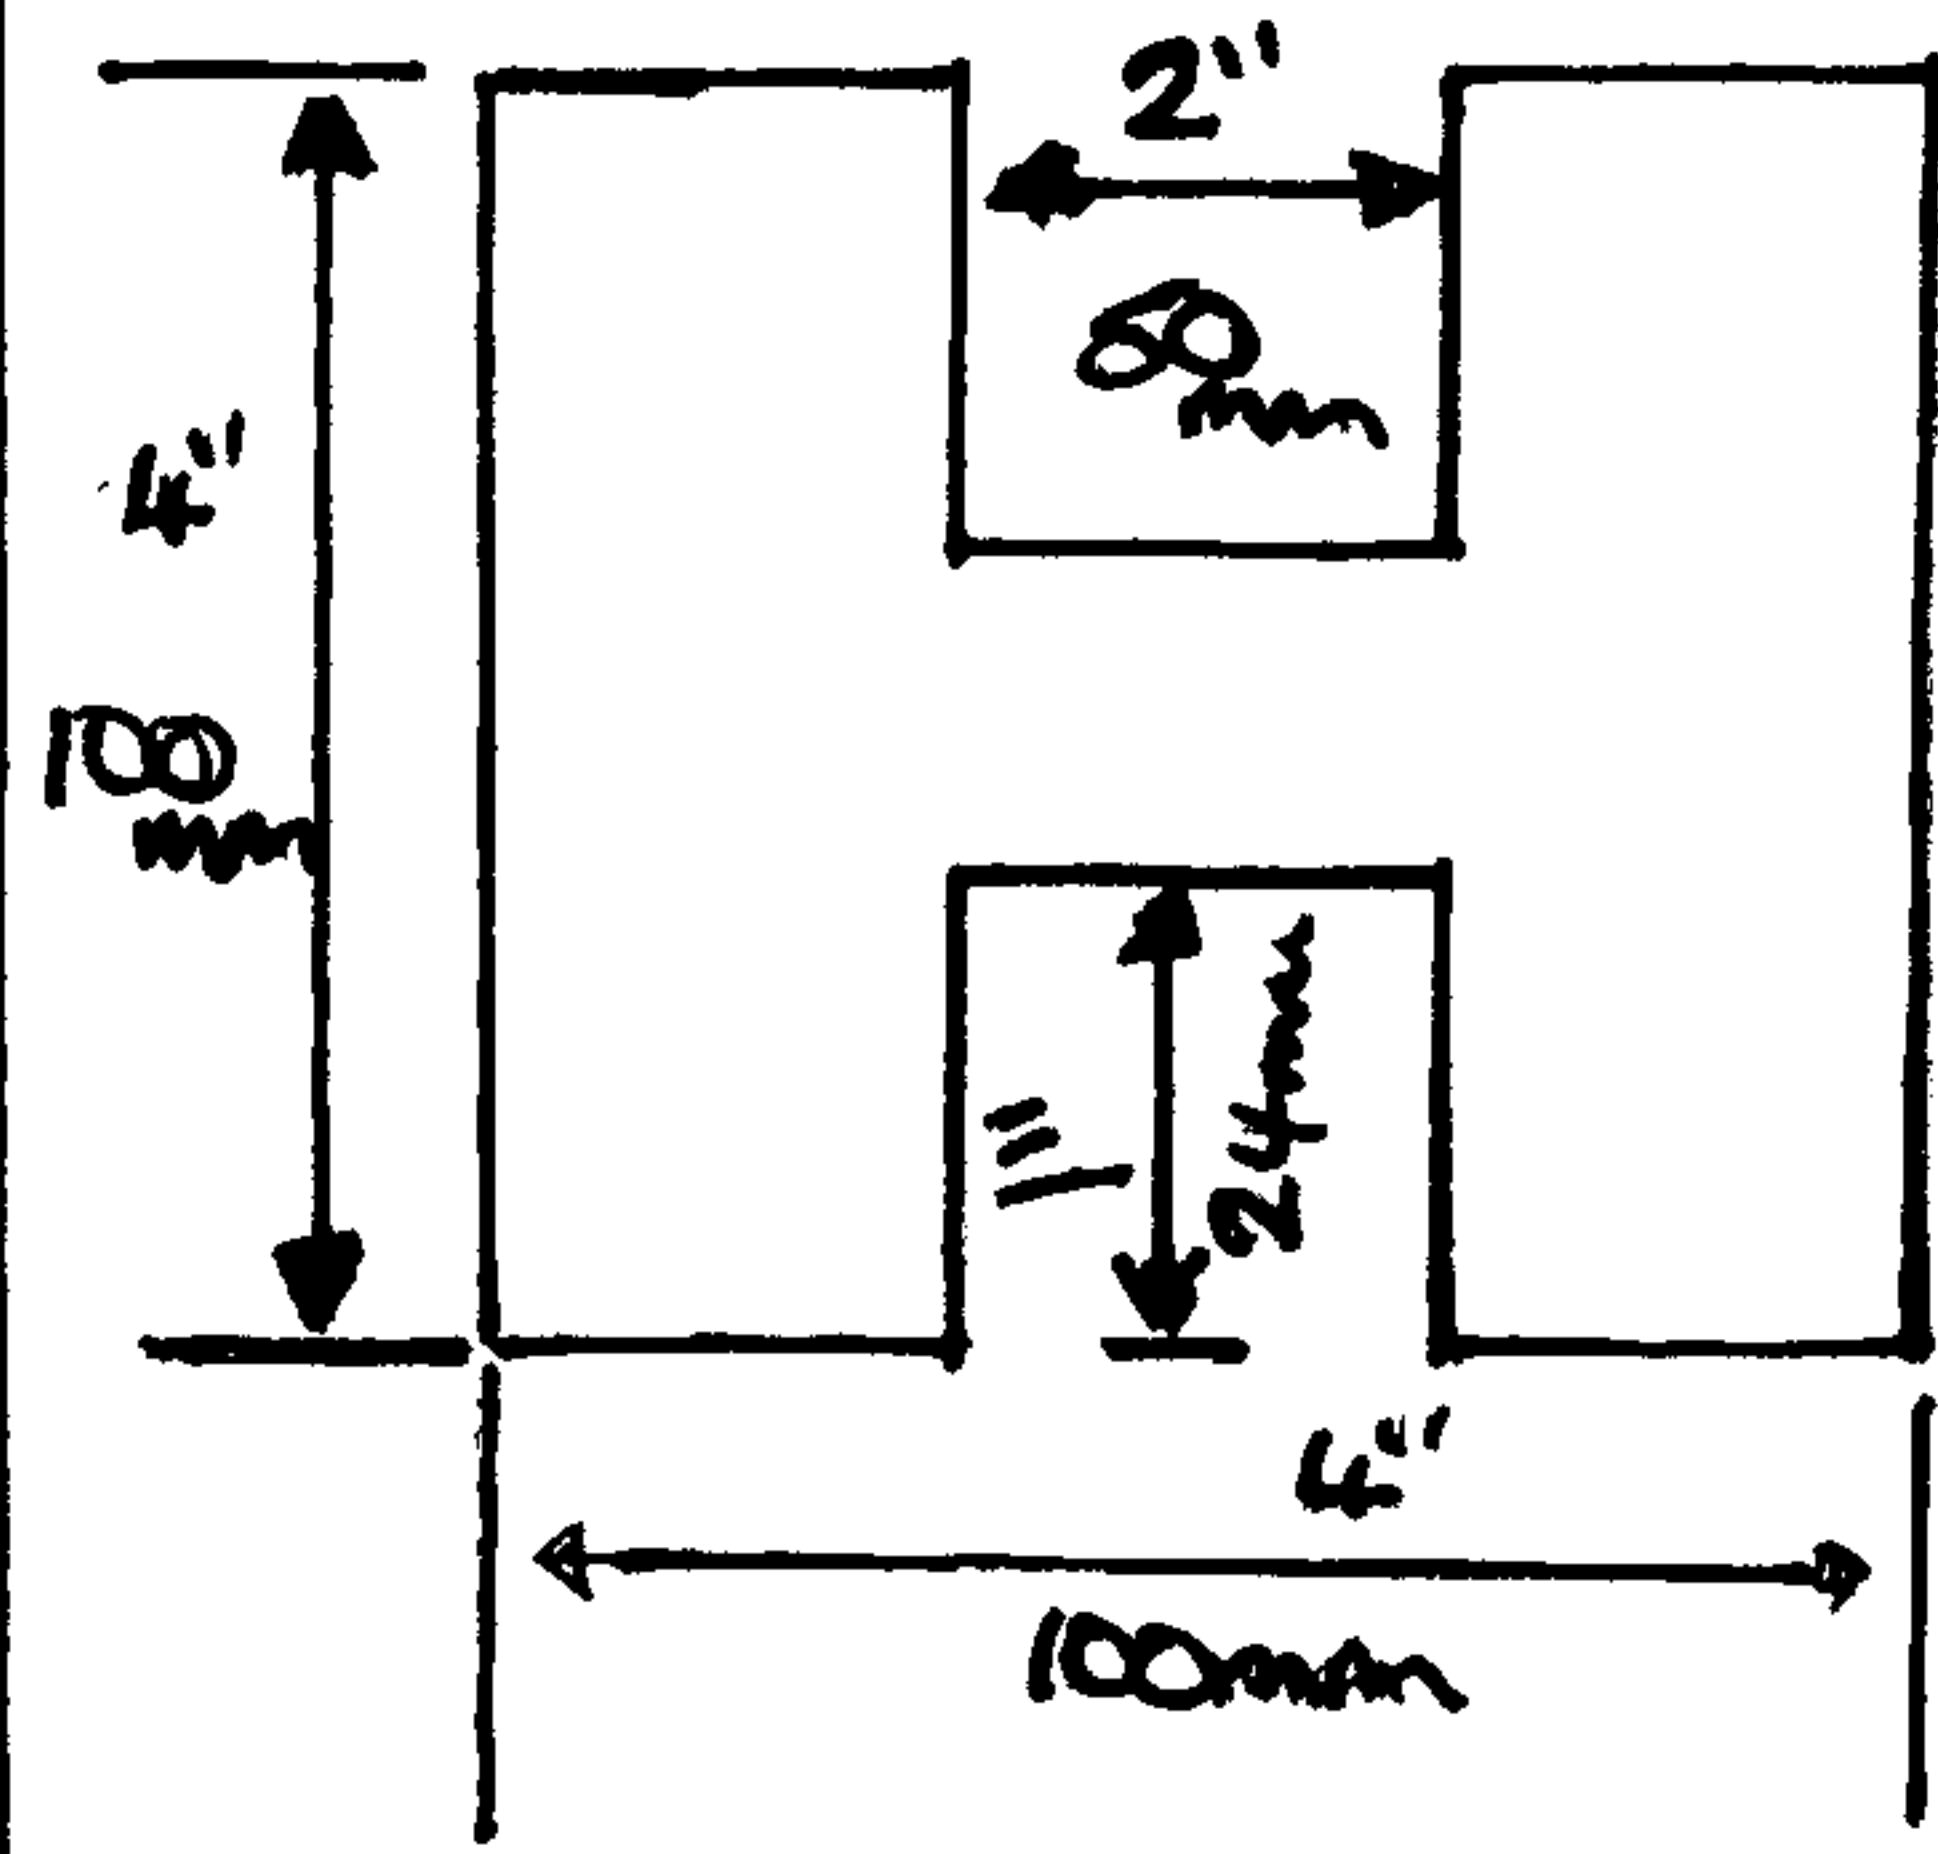

10 FT 6" RECESSED CONCRETE POST

3100mm LONG

8 FT 3" RECESSED CONCRETE POST

2470mm LONG

7 FT 3" RECESSED CONCRETE POST

2210mm LONG

5 FT 9" RECESSED CONCRETE POST

1750mm LONG

SLOTTED H POST INTER

BUDGET SLOTTED H POST INTER

SLOTTED H END POST

SLOTTED H CORNER POST

SLOTTED H POST SWAY

6FT GOOFATHER

4 FT 6" GOOFATHER

4FT GOOFATHER

3 FT 6" GOOFATHER

5 FT 9" RECESSED CONCRETE POST
1750mm LONG

4 FT 9" RECESSED CONCRETE POST
1450mm LONG

End View

FEATHER EDGE BOARD