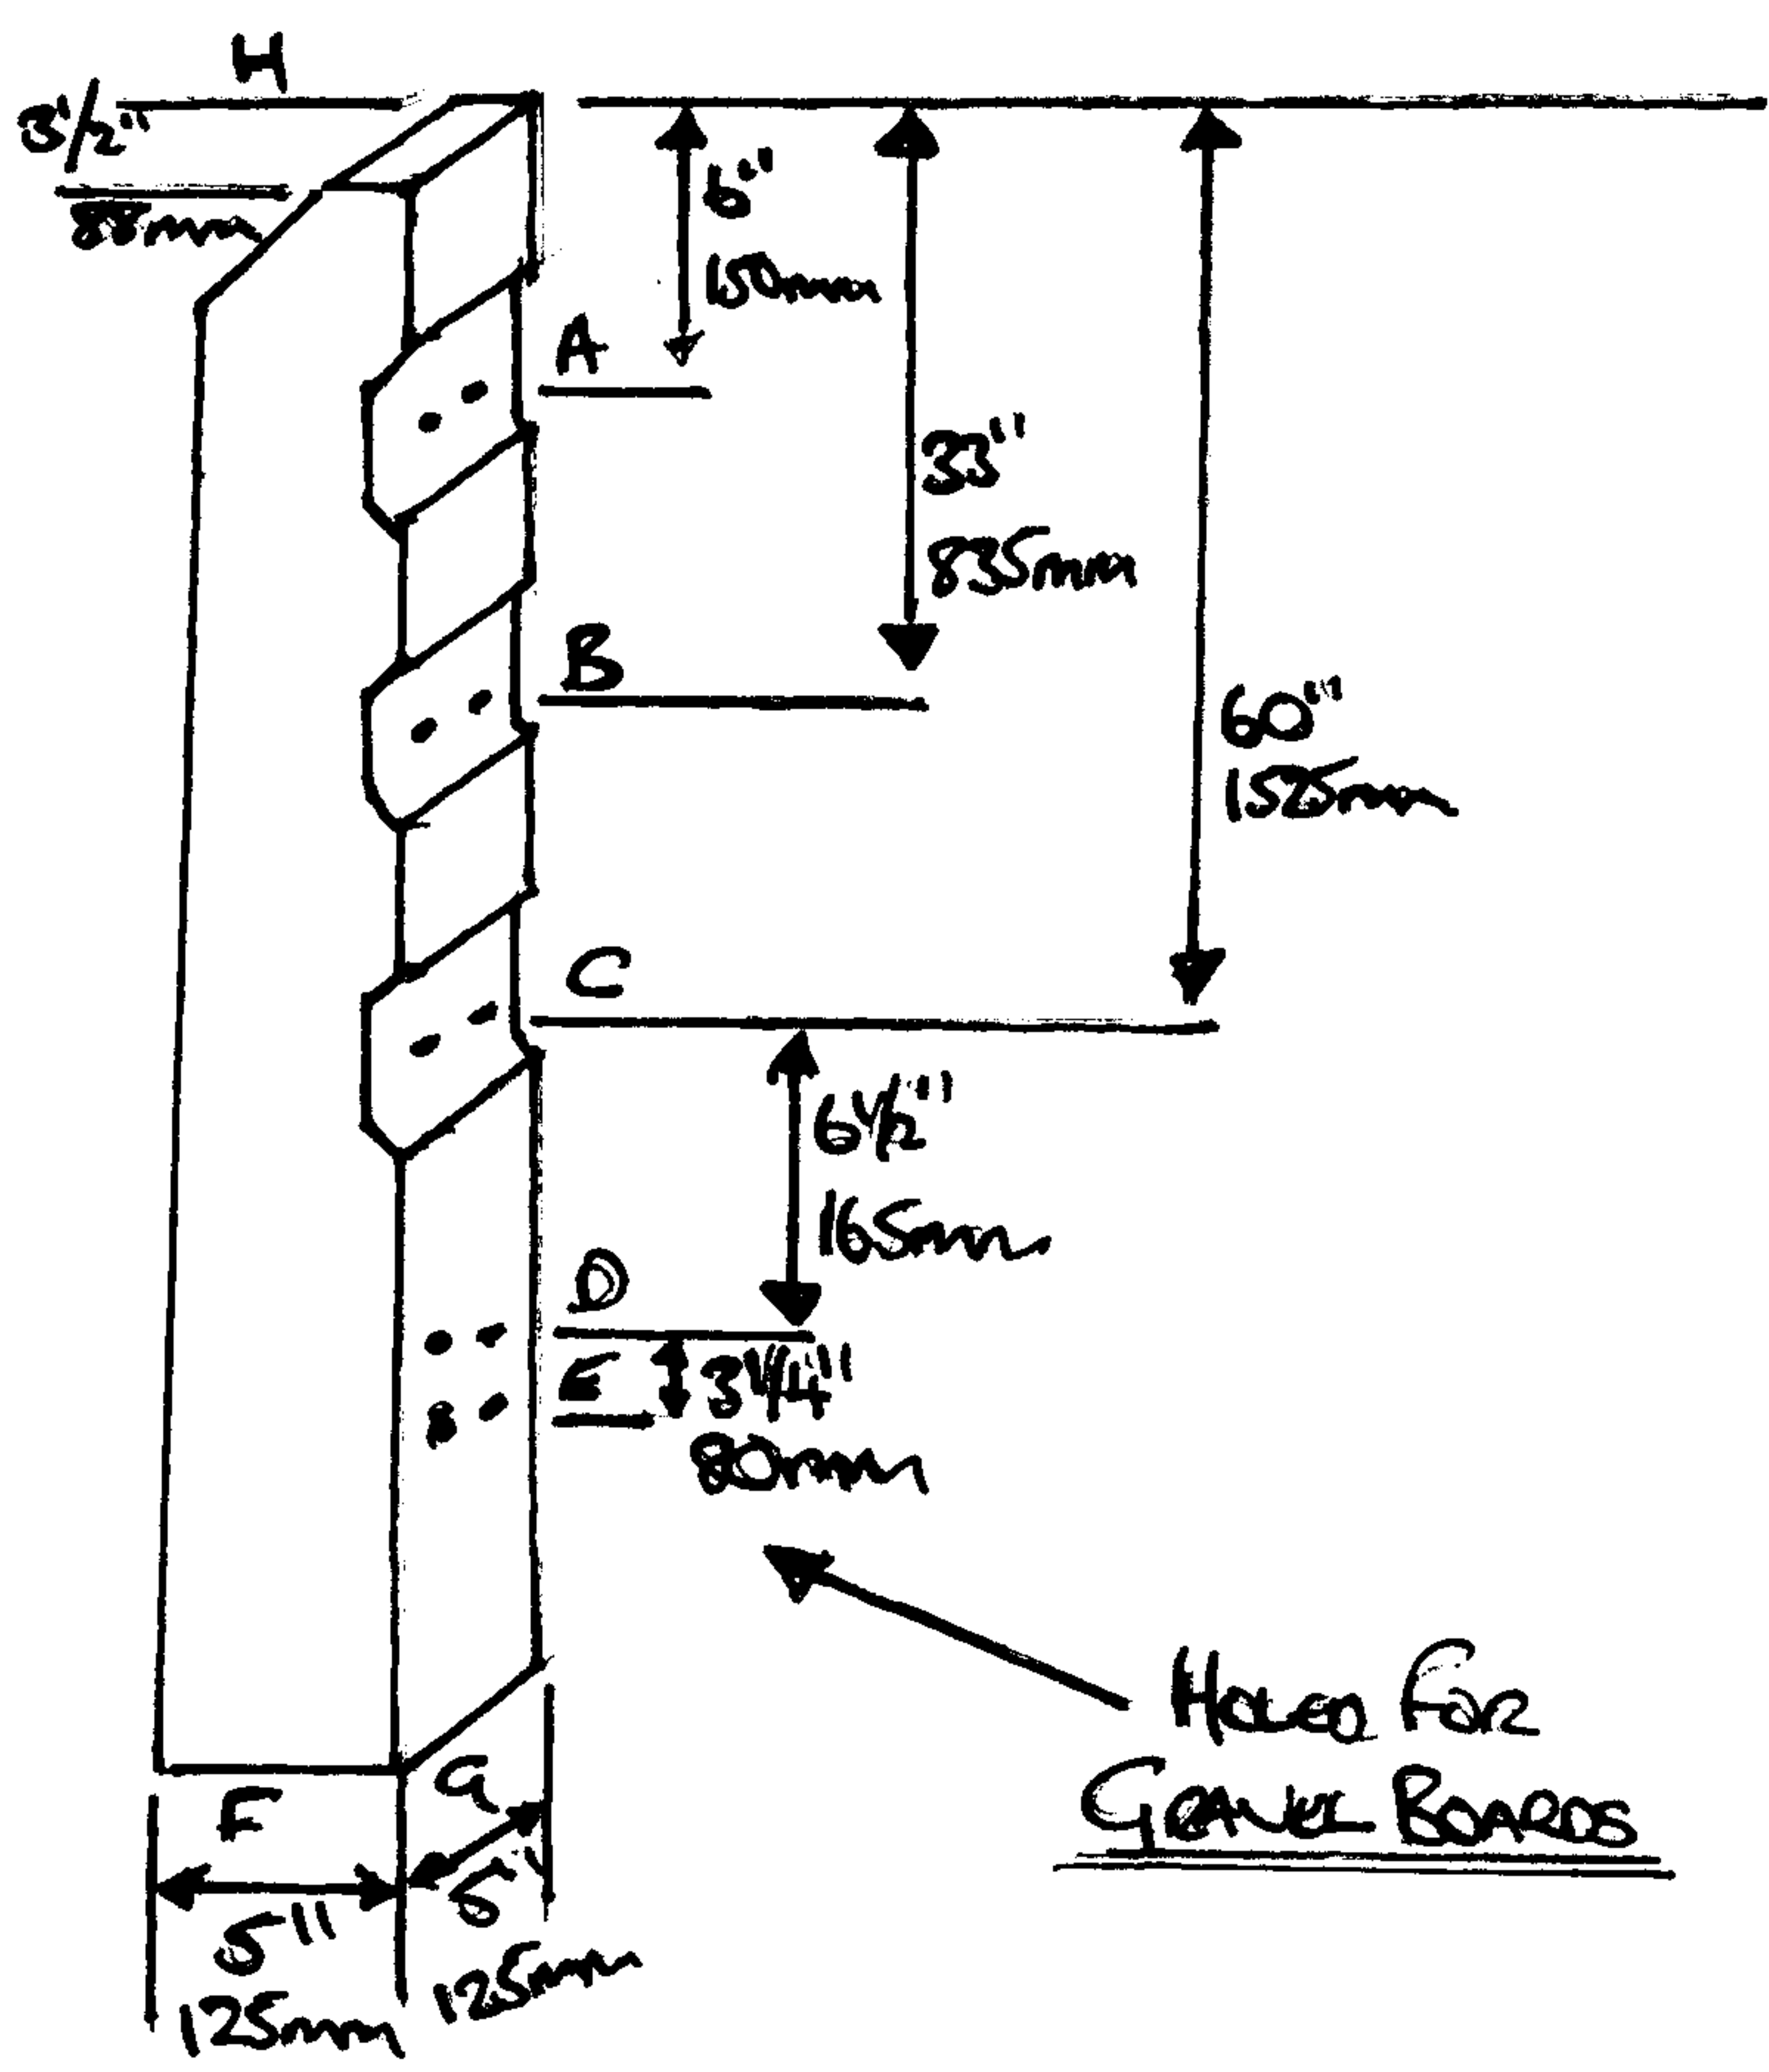

10 FT 6" RECESSED CONCRETE POST

3100mm LONG

8 FT 3" RECESSED CONCRETE POST

2470mm LONG

7 FT 3" RECESSED CONCRETE POST

2210mm LONG

5 FT 9" RECESSED CONCRETE POST

1750mm LONG

SLOTTED H POST INTER

BUDGET SLOTTED H POST INTER

SLOTTED H END POST

SLOTTED H CORNER POST

SLOTTED H POST SWAY

6FT GOOFATHER

4 FT 6" GOOFATHER

4FT GOOFATHER

3 FT 6" GOOFATHER

5 FT 9" RECESSED CONCRETE POST
1750mm LONG

4 FT 9" RECESSED CONCRETE POST
1450mm LONG

End View

FEATHER EDGE BOARD