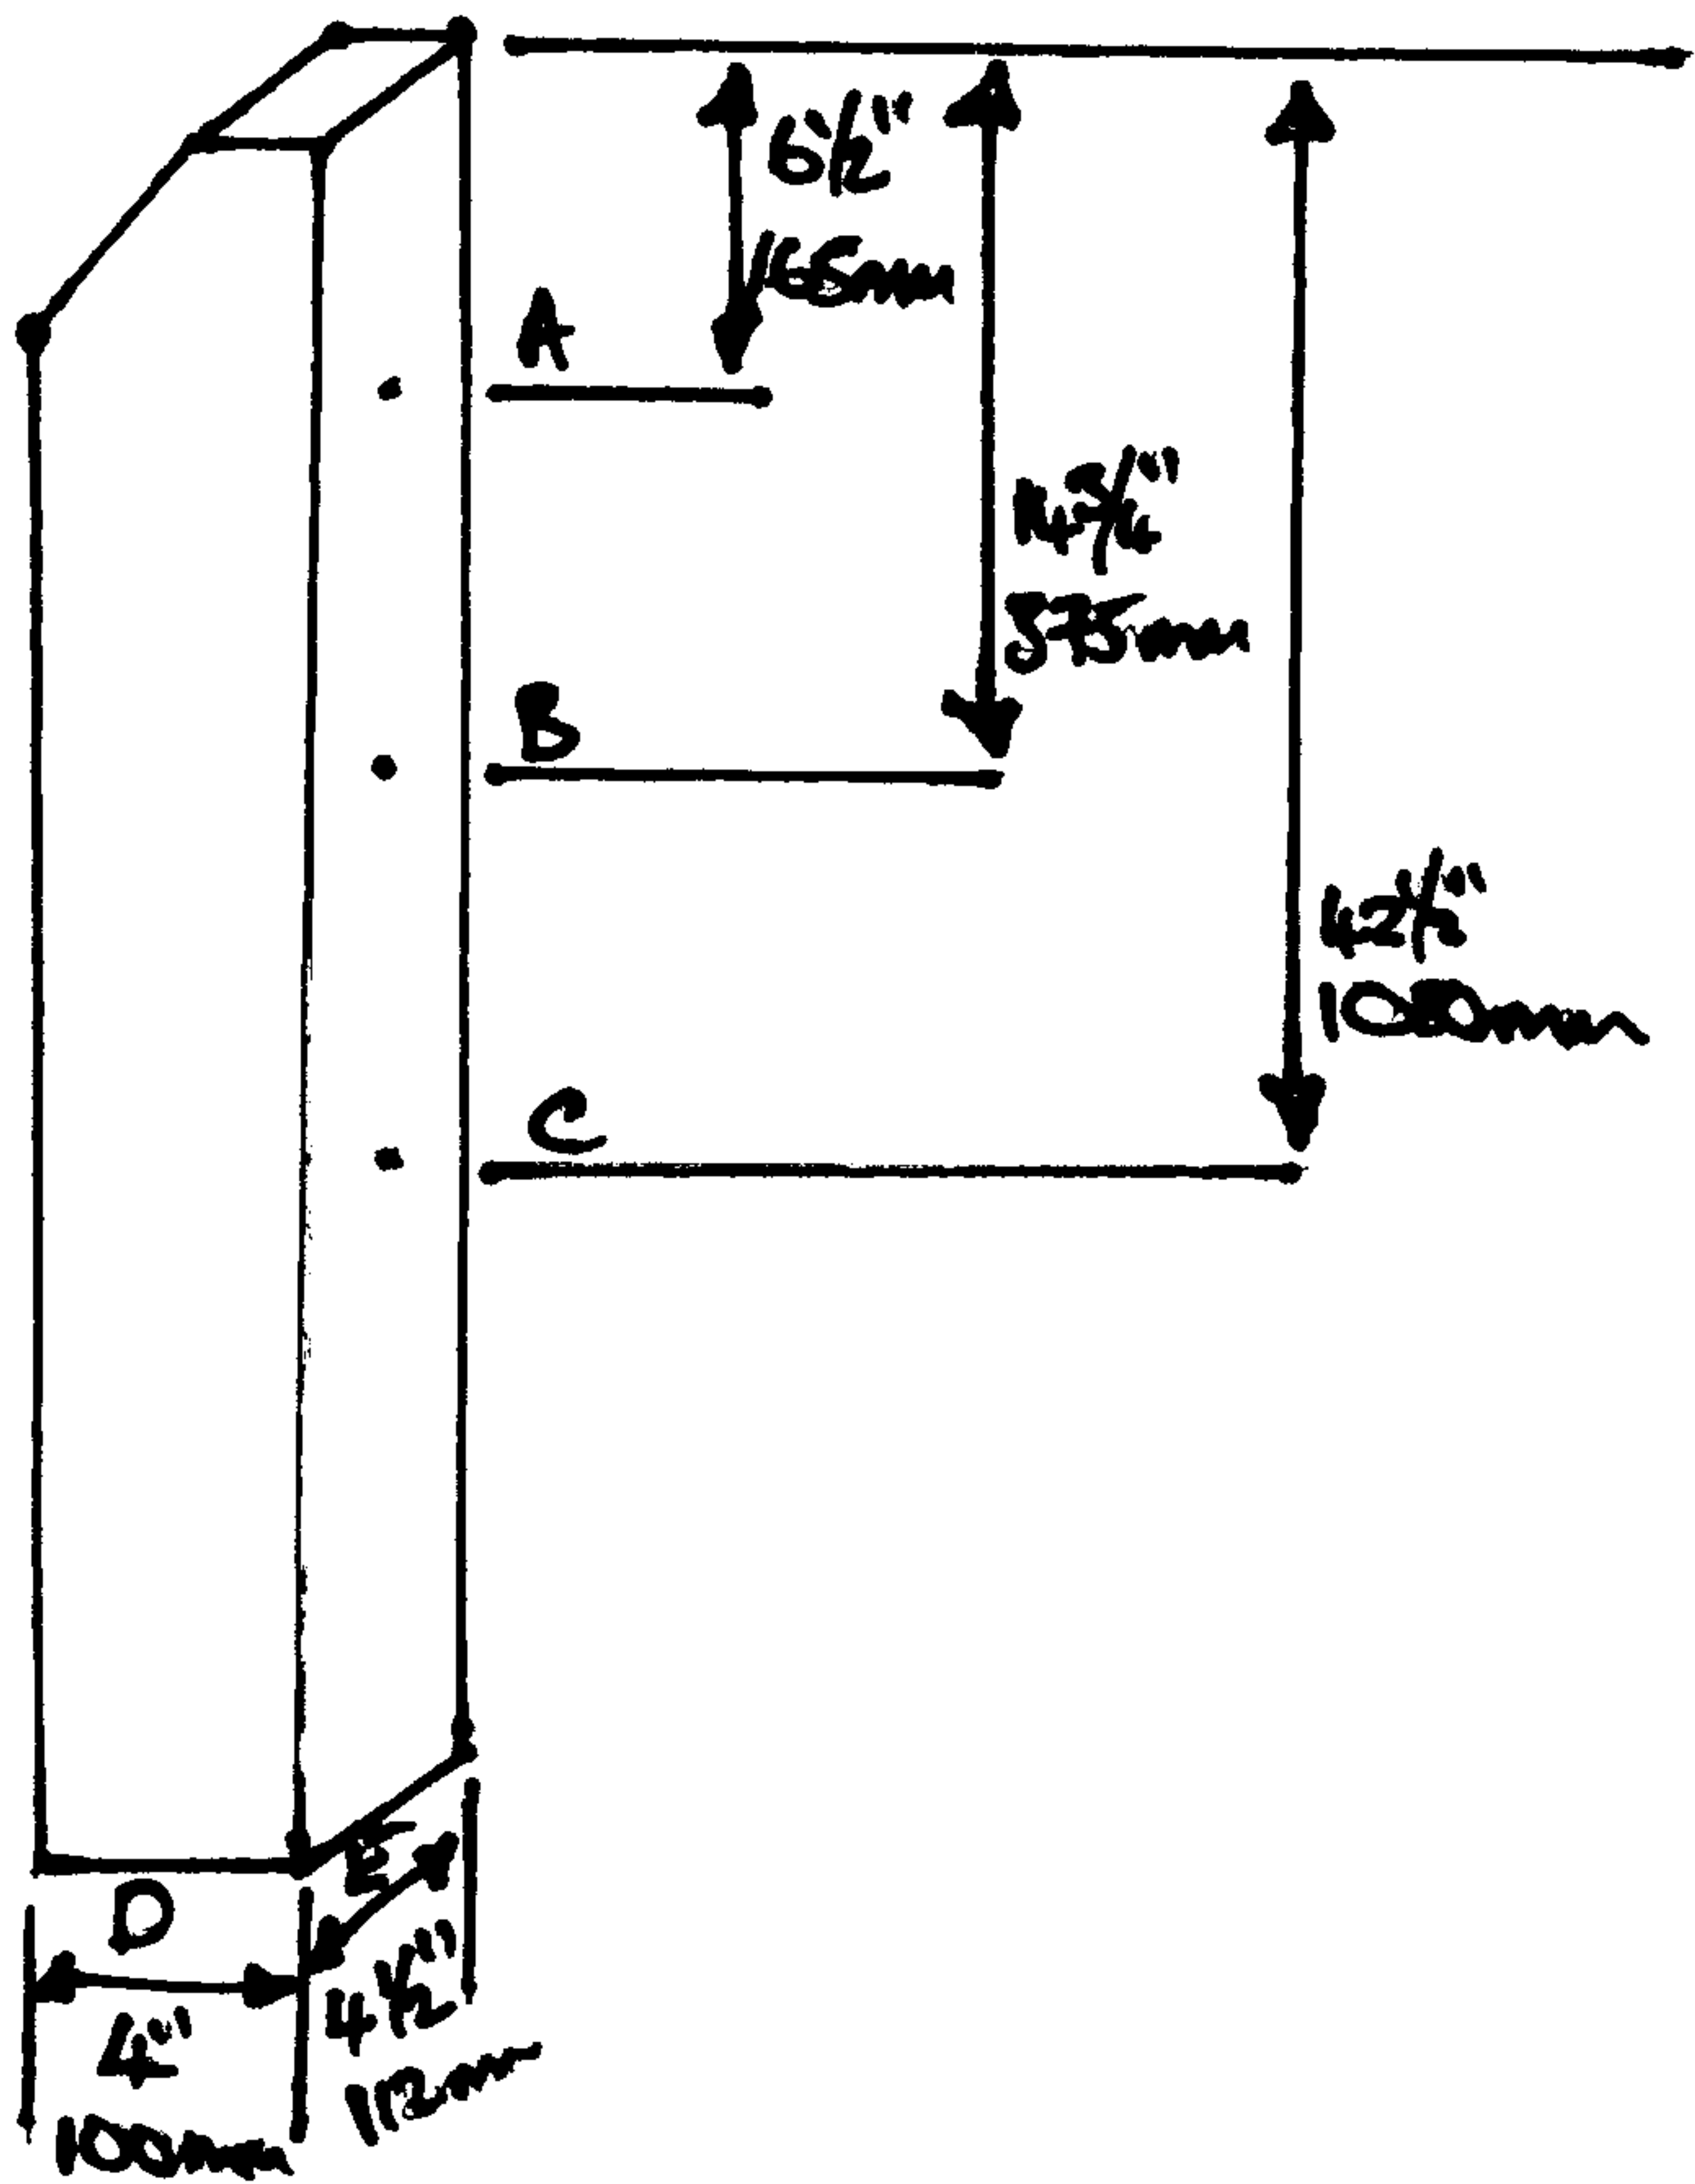

10 FT 6" RECESSED CONCRETE POST

3100mm LONG

8 FT 3" RECESSED CONCRETE POST

2470mm LONG

7 FT 3" RECESSED CONCRETE POST

2210mm LONG

5 FT 9" RECESSED CONCRETE POST

1750mm LONG

SLOTTED H POST INTER

BUDGET SLOTTED H POST INTER

SLOTTED H END POST

SLOTTED H CORNER POST

SLOTTED H POST SWAY

6FT GOOFATHER

4 FT 6" GOOFATHER

4FT GOOFATHER

3 FT 6" GOOFATHER

5 FT 9" RECESSED CONCRETE POST
1750mm LONG

4 FT 9" RECESSED CONCRETE POST
1450mm LONG

End View

FEATHER EDGE BOARD