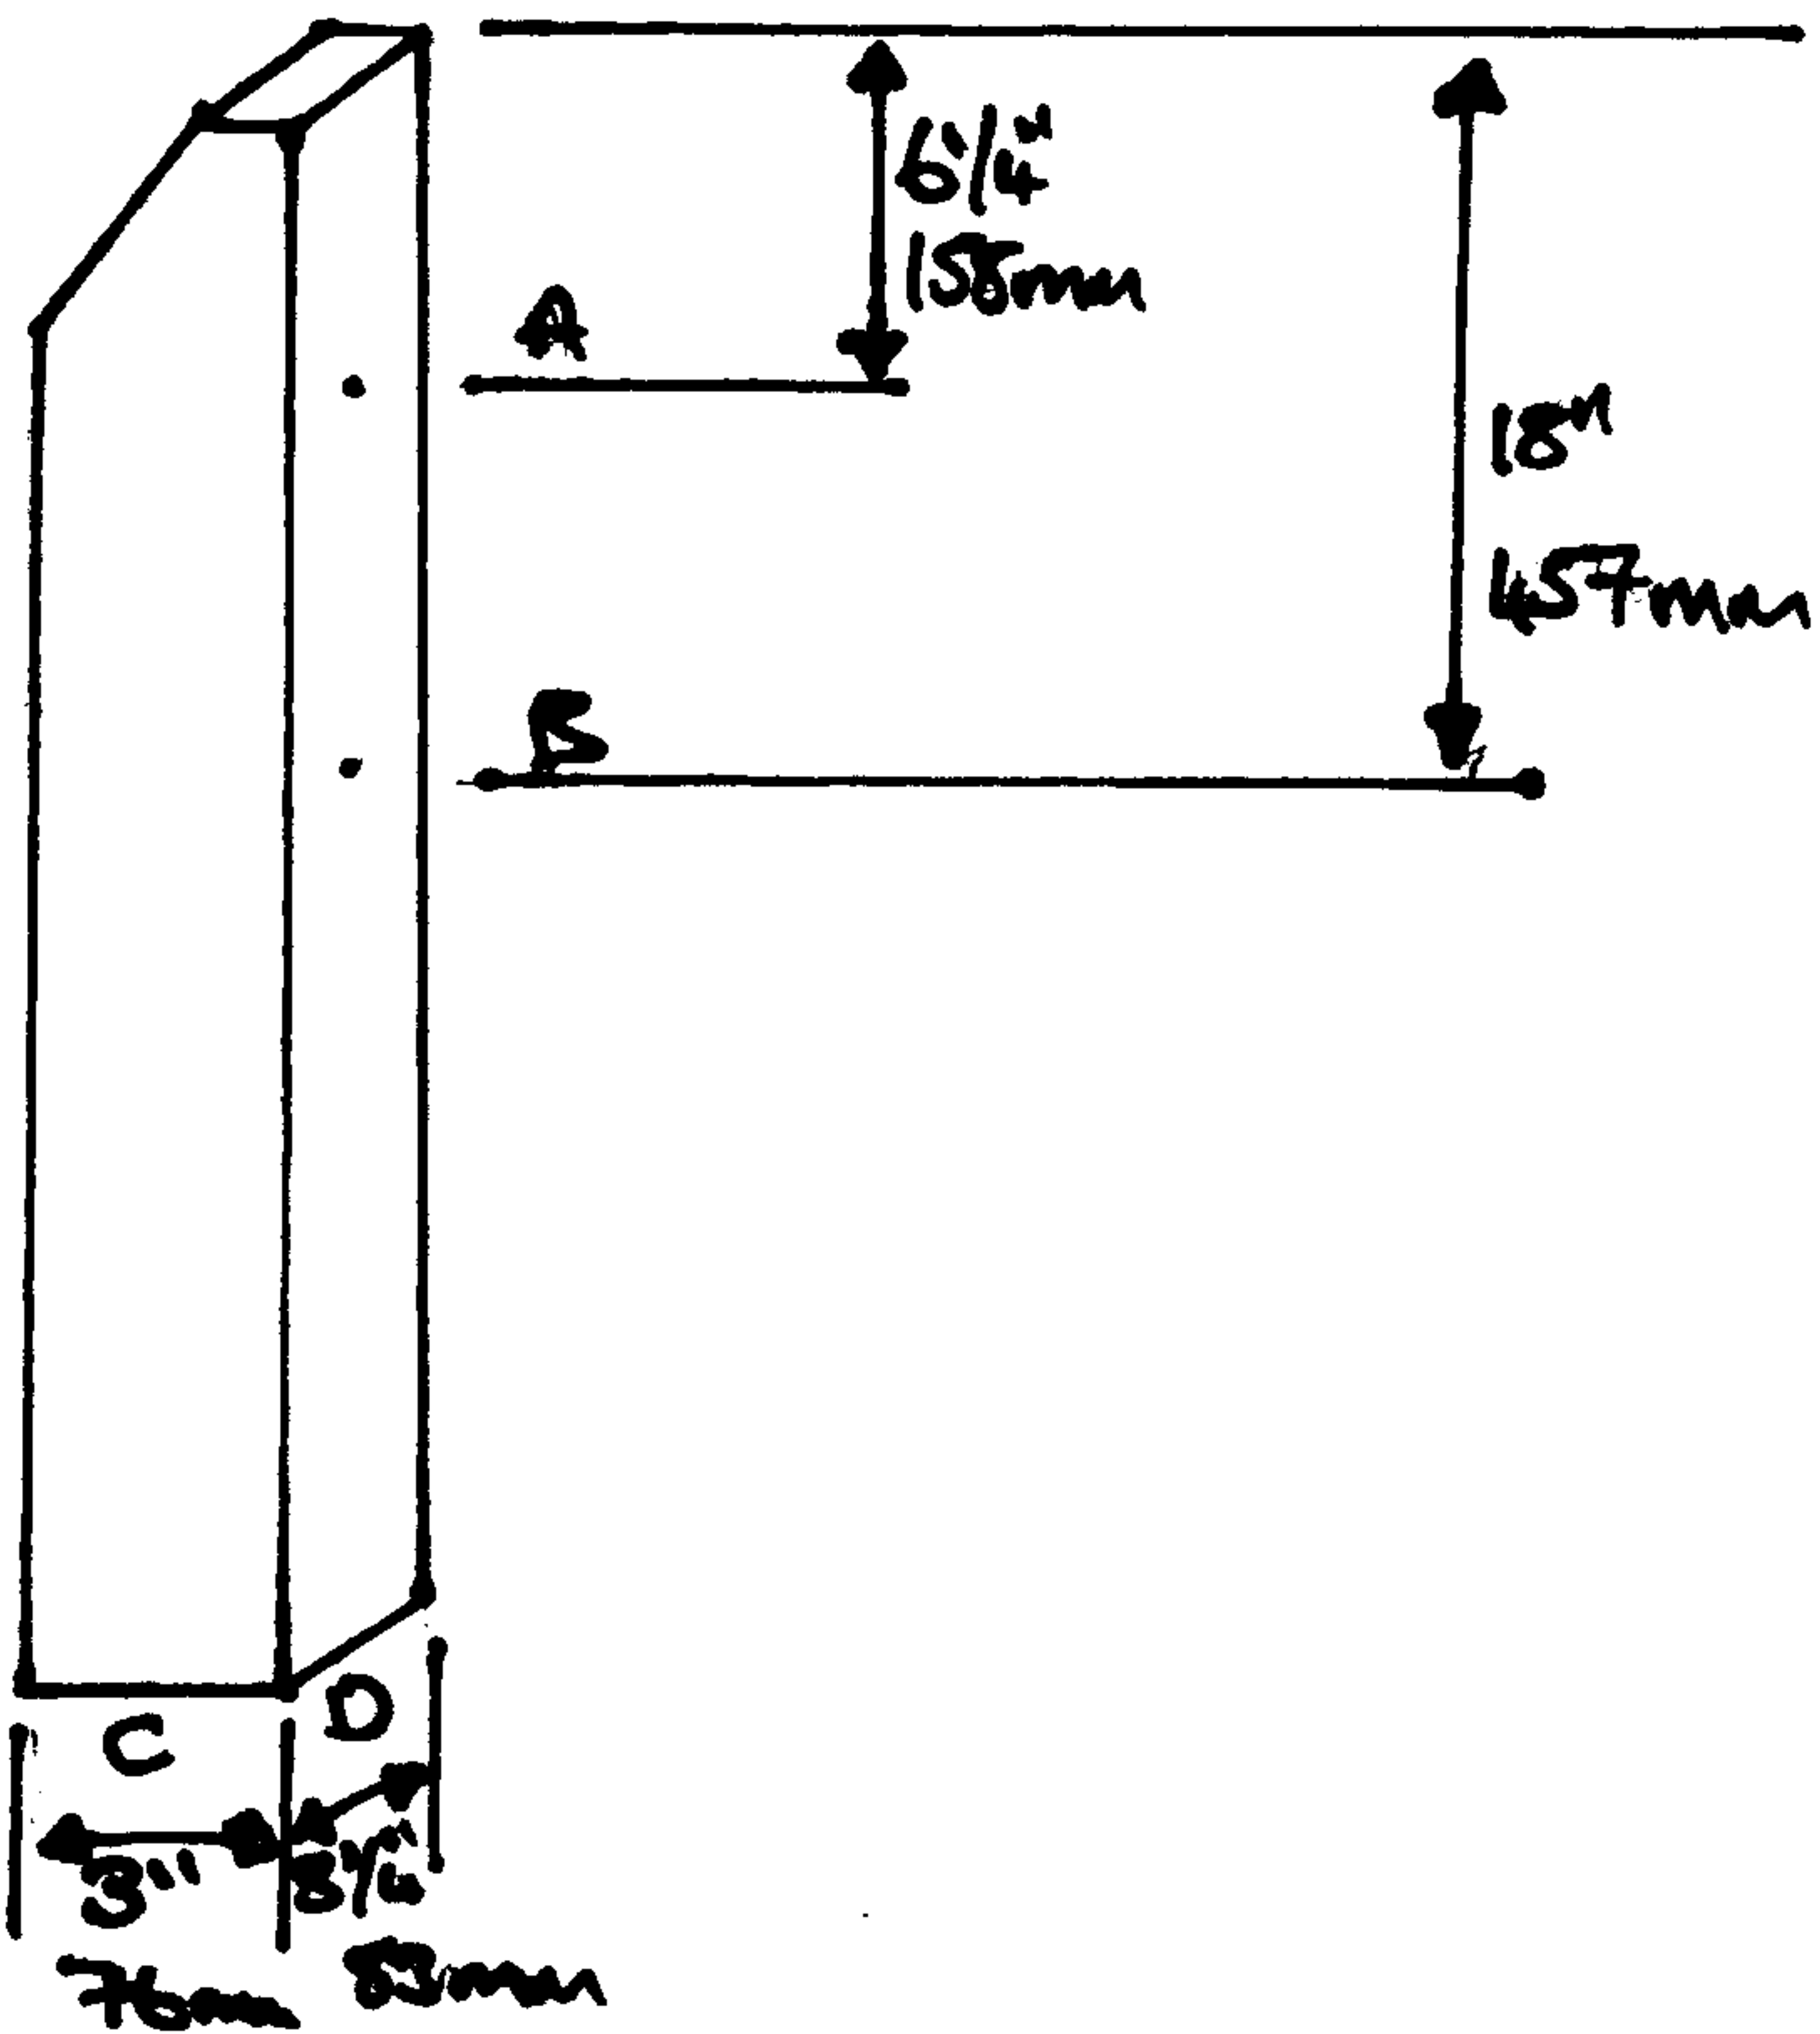

10 FT 6" RECESSED CONCRETE POST

3100mm LONG

8 FT 3" RECESSED CONCRETE POST

2470mm LONG

7 FT 3" RECESSED CONCRETE POST

2210mm LONG

5 FT 9" RECESSED CONCRETE POST

1750mm LONG

SLOTTED H POST INTER

BUDGET SLOTTED H POST INTER

SLOTTED H END POST

SLOTTED H CORNER POST

SLOTTED H POST SWAY

6FT GOOFATHER

4 FT 6" GOOFATHER

4FT GOOFATHER

3 FT 6" GOOFATHER

5 FT 9" RECESSED CONCRETE POST
1750mm LONG

4 FT 9" RECESSED CONCRETE POST
1450mm LONG

End View

FEATHER EDGE BOARD