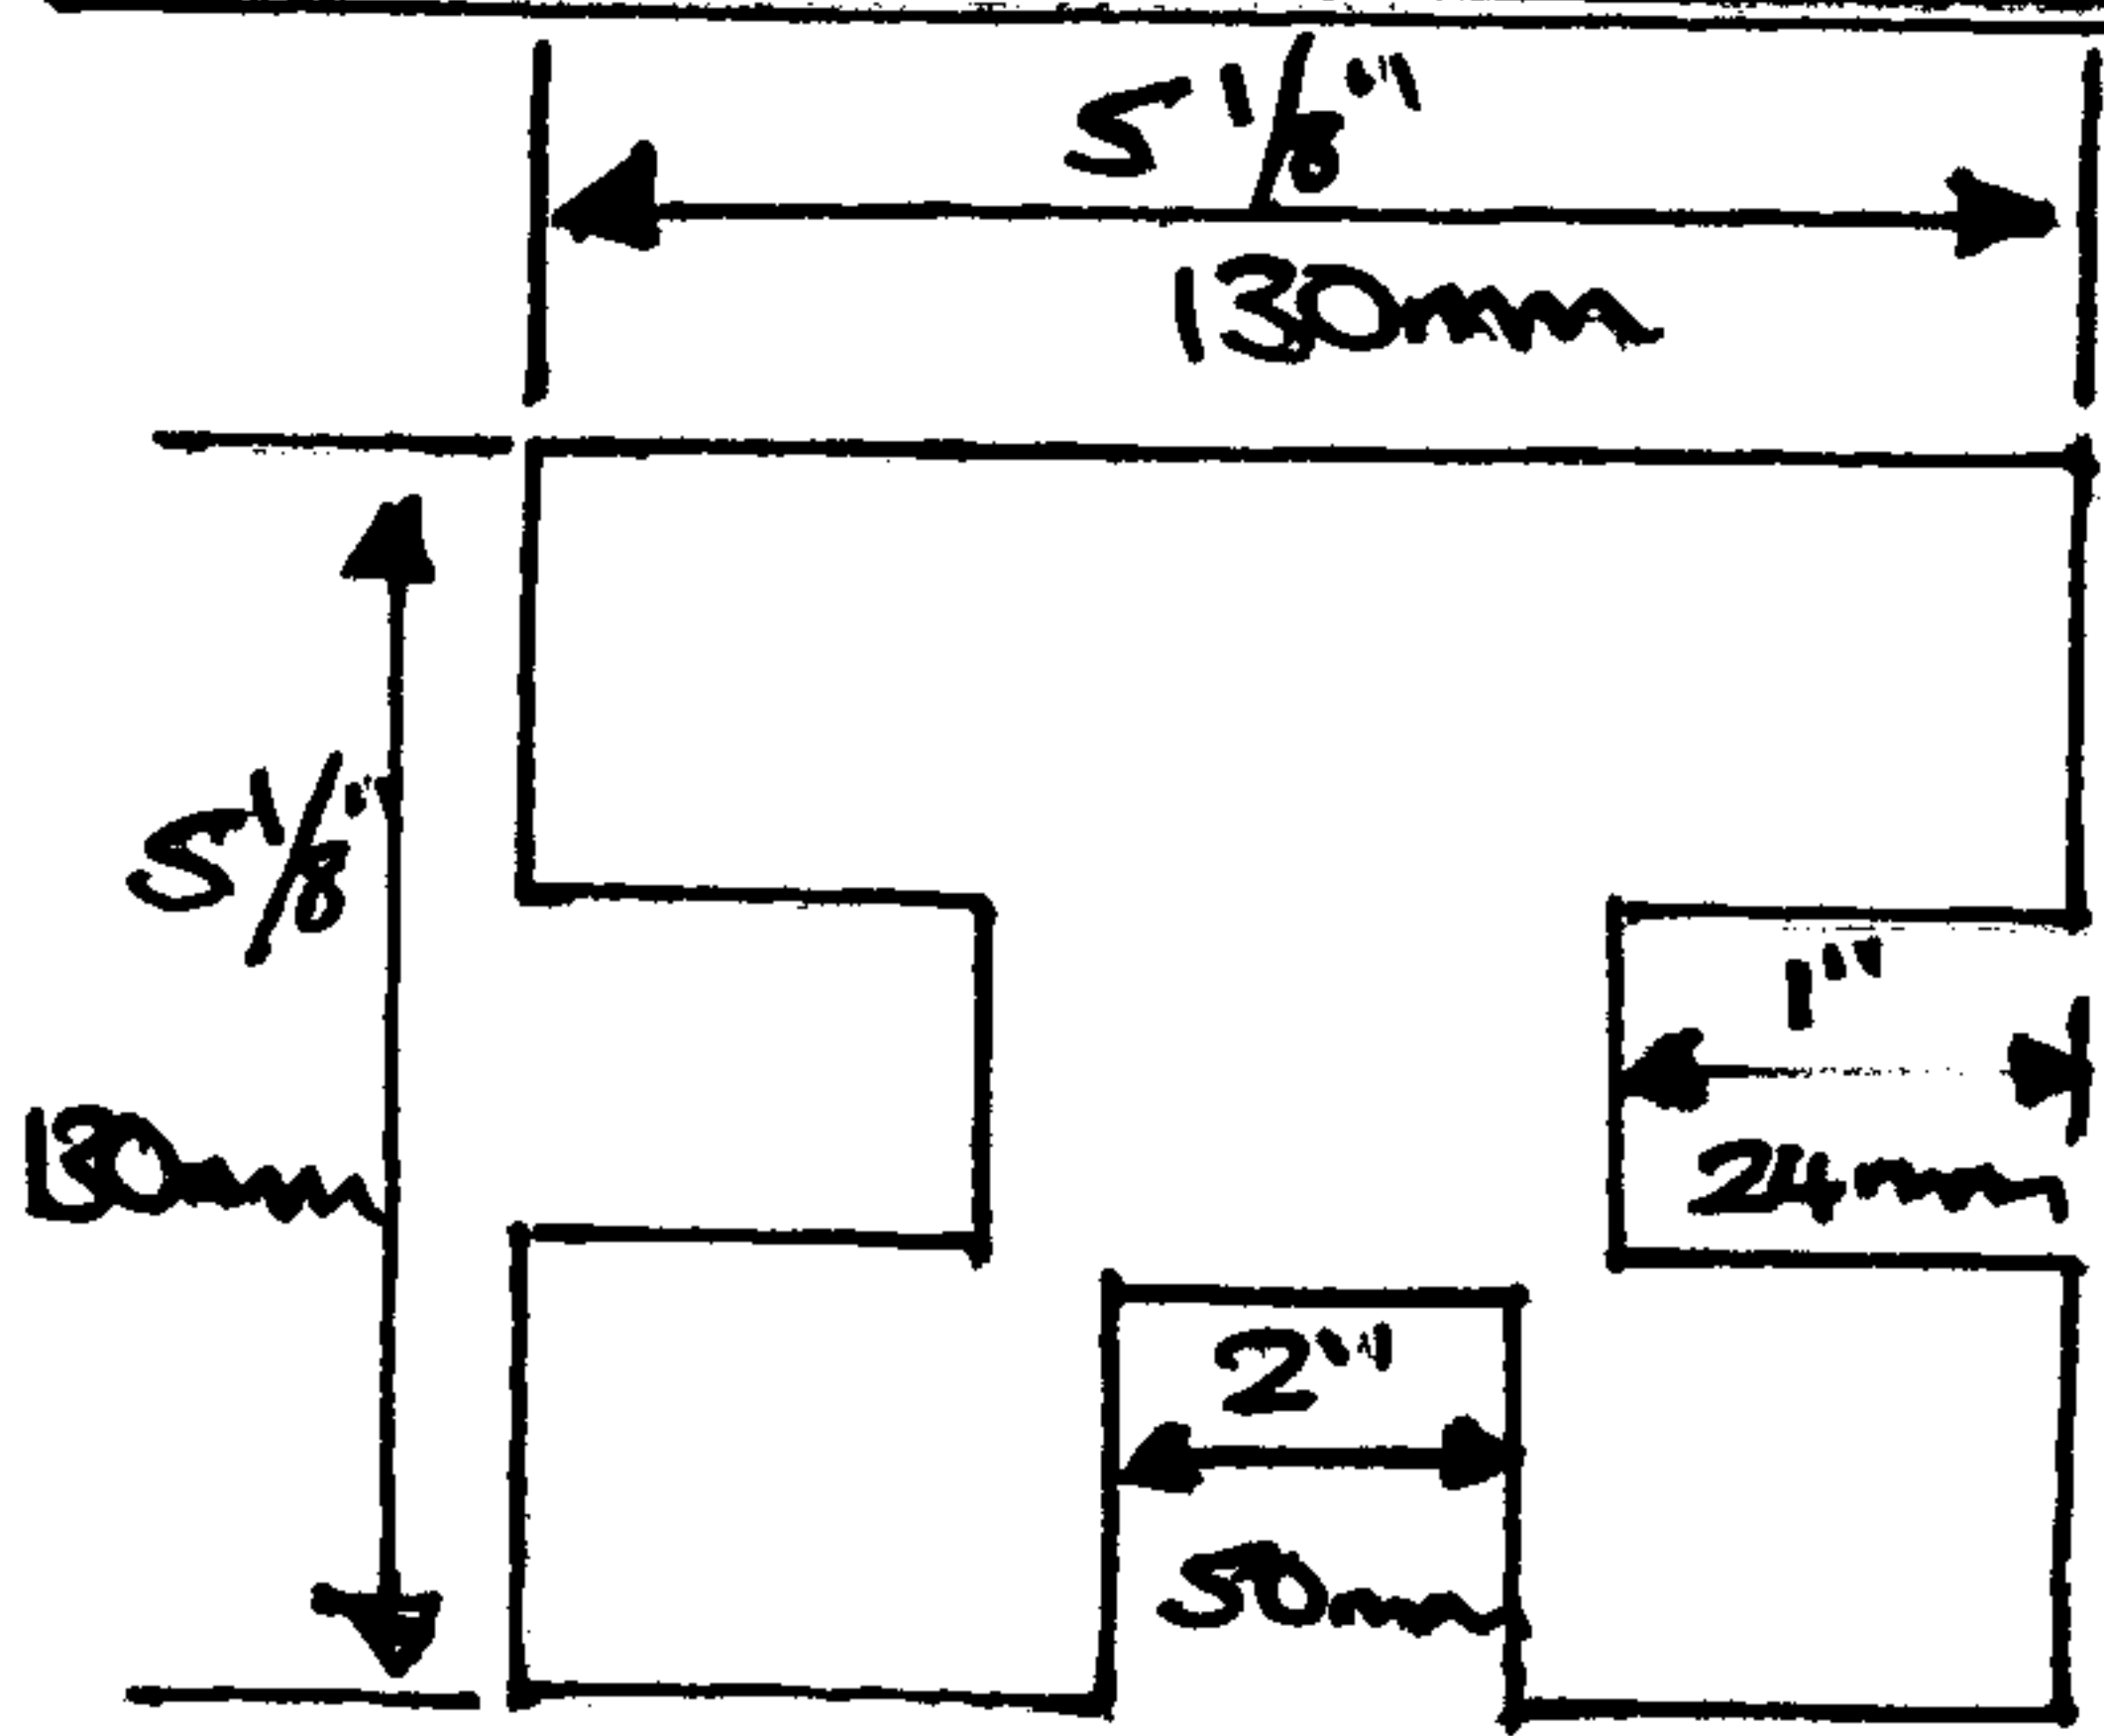

10 FT 6" RECESSED CONCRETE POST

3100mm LONG

8 FT 3" RECESSED CONCRETE POST

2470mm LONG

7 FT 3" RECESSED CONCRETE POST

2210mm LONG

5 FT 9" RECESSED CONCRETE POST

1750mm LONG

SLOTTED H POST INTER

BUDGET SLOTTED H POST INTER

SLOTTED H END POST

SLOTTED H CORNER POST

SLOTTED H POST SWAY

6FT GOOFATHER

4 FT 6" GOOFATHER

4FT GOOFATHER

3 FT 6" GOOFATHER

5 FT 9" RECESSED CONCRETE POST
1750mm LONG

4 FT 9" RECESSED CONCRETE POST
1450mm LONG

End View

FEATHER EDGE BOARD