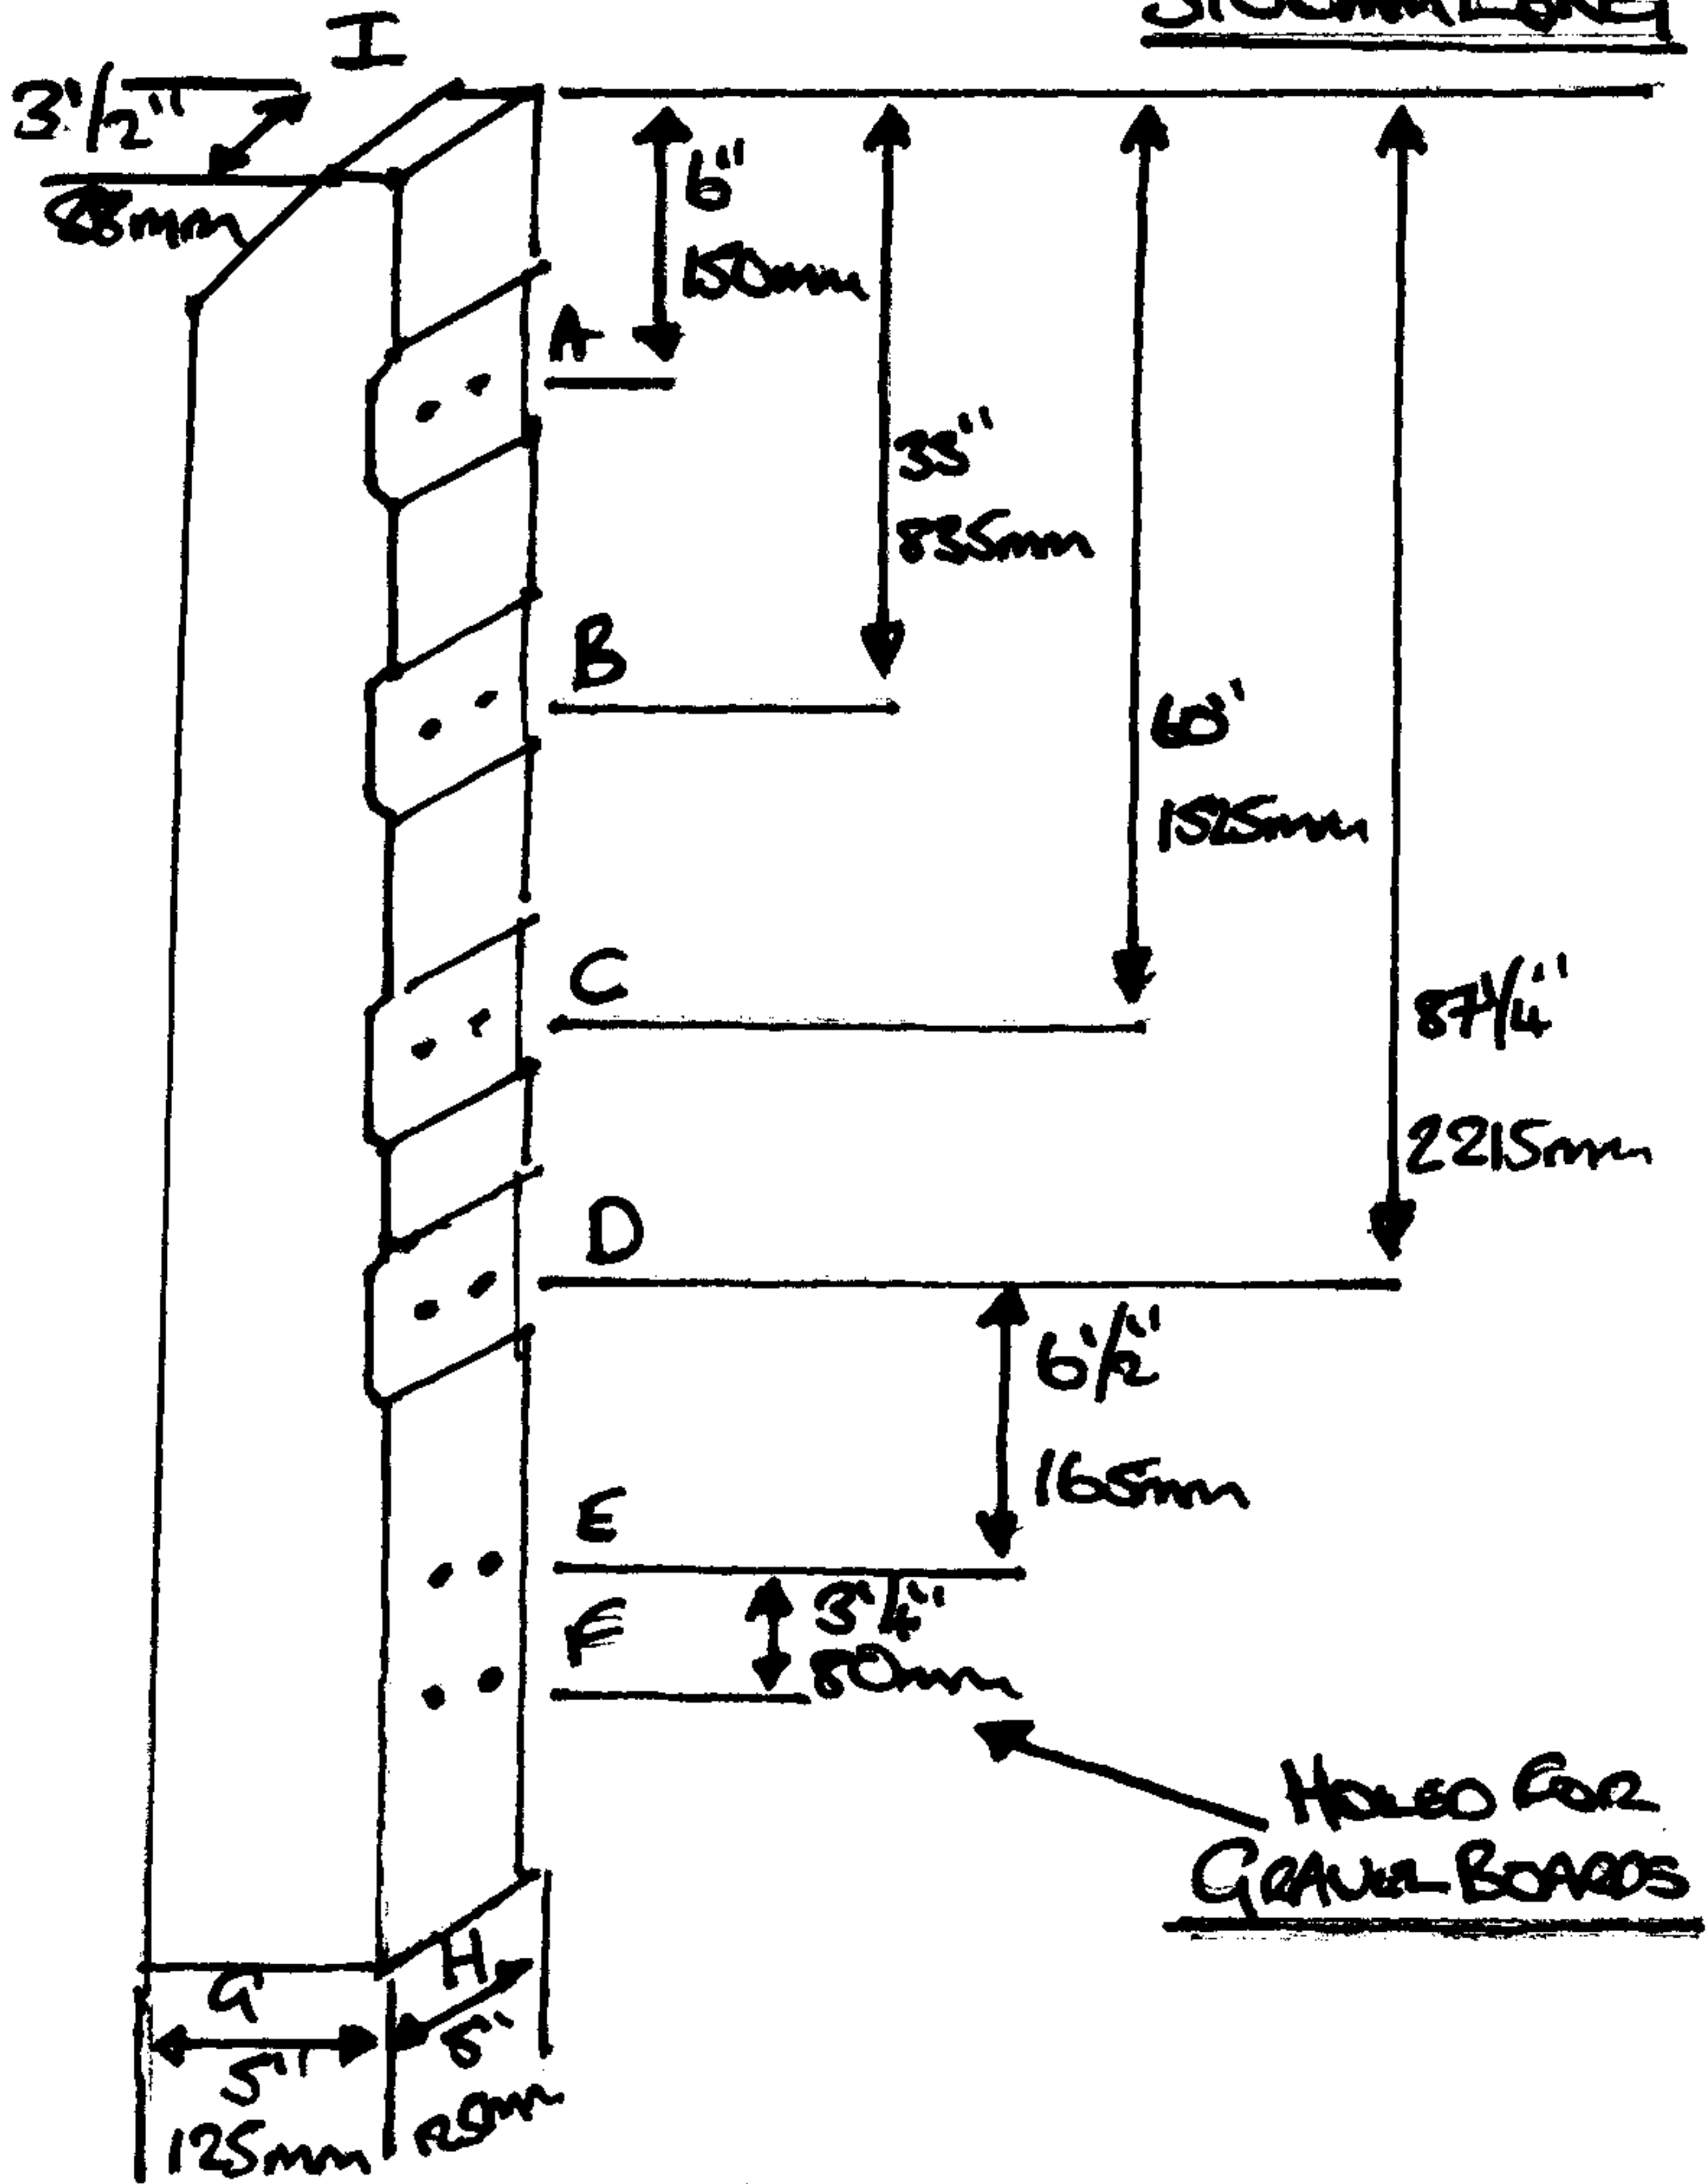

10 FT 6" RECESSED CONCRETE POST

3100mm LONG

8 FT 3" RECESSED CONCRETE POST

2470mm LONG

7 FT 3" RECESSED CONCRETE POST

2210mm LONG

5 FT 9" RECESSED CONCRETE POST

1750mm LONG

SLOTTED H POST INTER

BUDGET SLOTTED H POST INTER

SLOTTED H END POST

SLOTTED H CORNER POST

SLOTTED H POST SWAY

6FT GOOFATHER

4 FT 6" GOOFATHER

4FT GOOFATHER

3 FT 6" GOOFATHER

5 FT 9" RECESSED CONCRETE POST
1750mm LONG

4 FT 9" RECESSED CONCRETE POST
1450mm LONG

End View

FEATHER EDGE BOARD