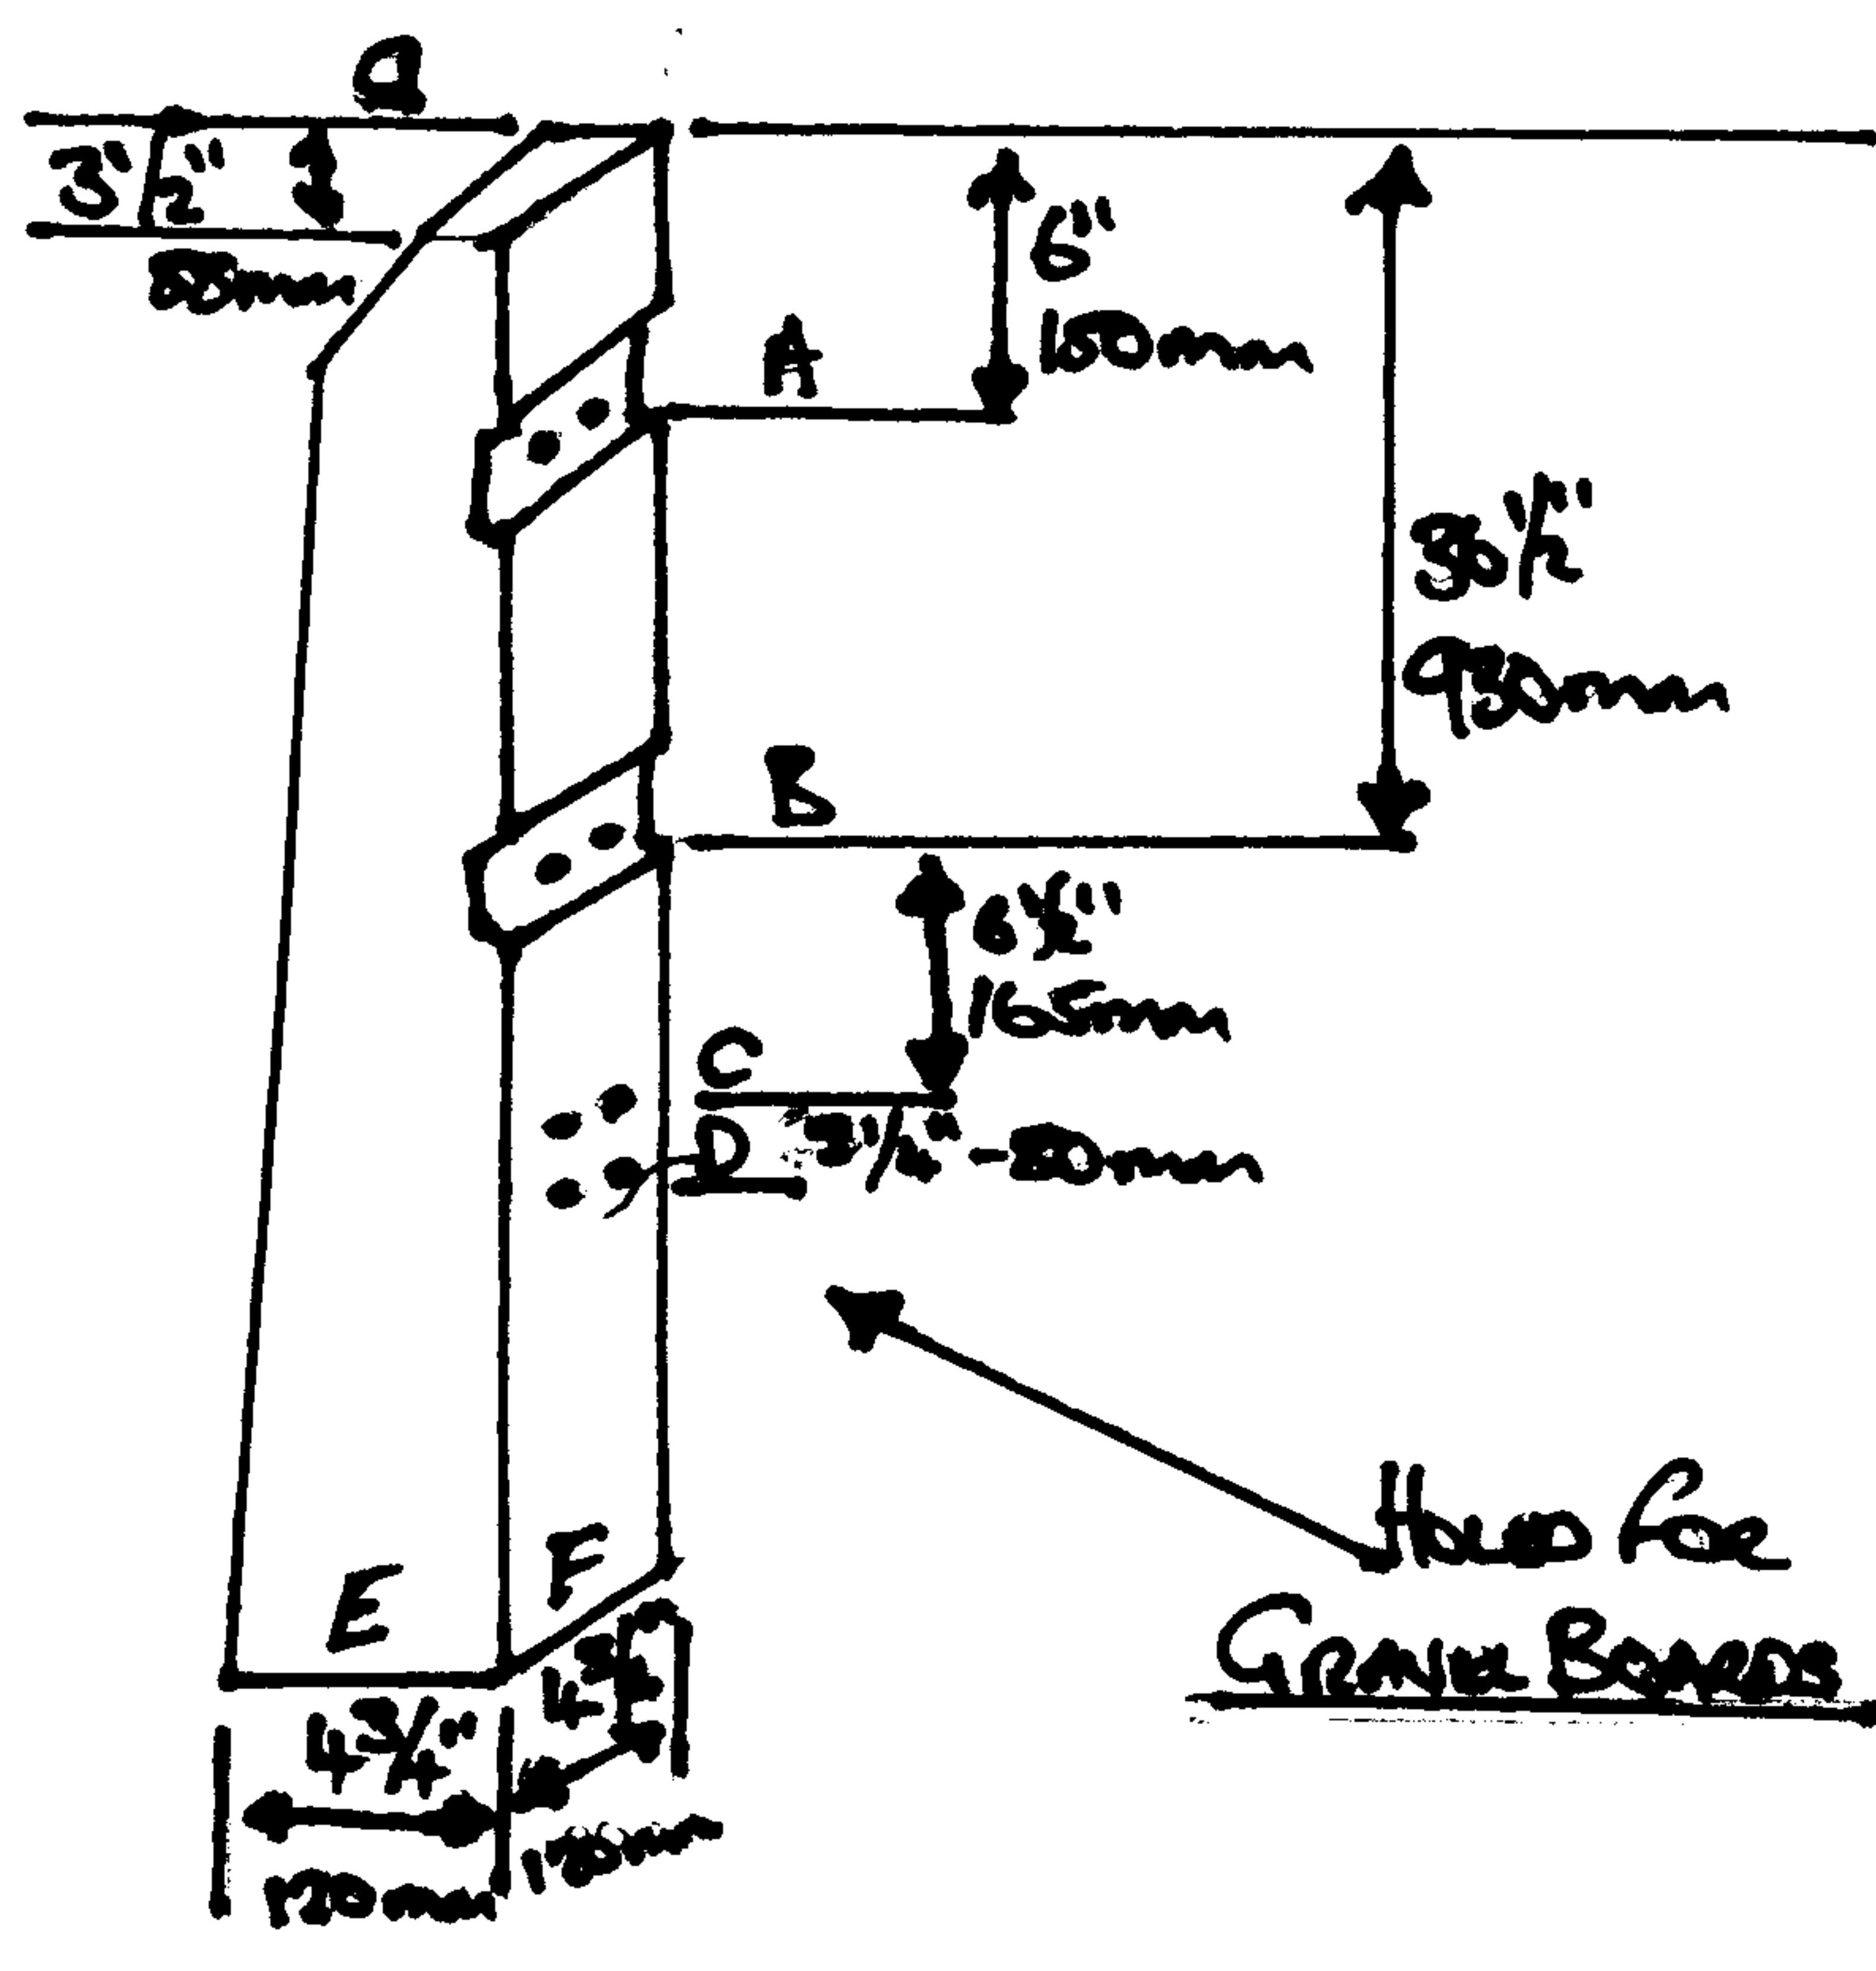

10 FT 6" RECESSED CONCRETE POST

3100mm LONG

8 FT 3" RECESSED CONCRETE POST

2470mm LONG

7 FT 3" RECESSED CONCRETE POST

2210mm LONG

5 FT 9" RECESSED CONCRETE POST

1750mm LONG

SLOTTED H POST INTER

BUDGET SLOTTED H POST INTER

SLOTTED H END POST

SLOTTED H CORNER POST

SLOTTED H POST SWAY

6FT GOOFATHER

4 FT 6" GOOFATHER

4FT GOOFATHER

3 FT 6" GOOFATHER

5 FT 9" RECESSED CONCRETE POST
1750mm LONG

4 FT 9" RECESSED CONCRETE POST
1450mm LONG

End View

FEATHER EDGE BOARD