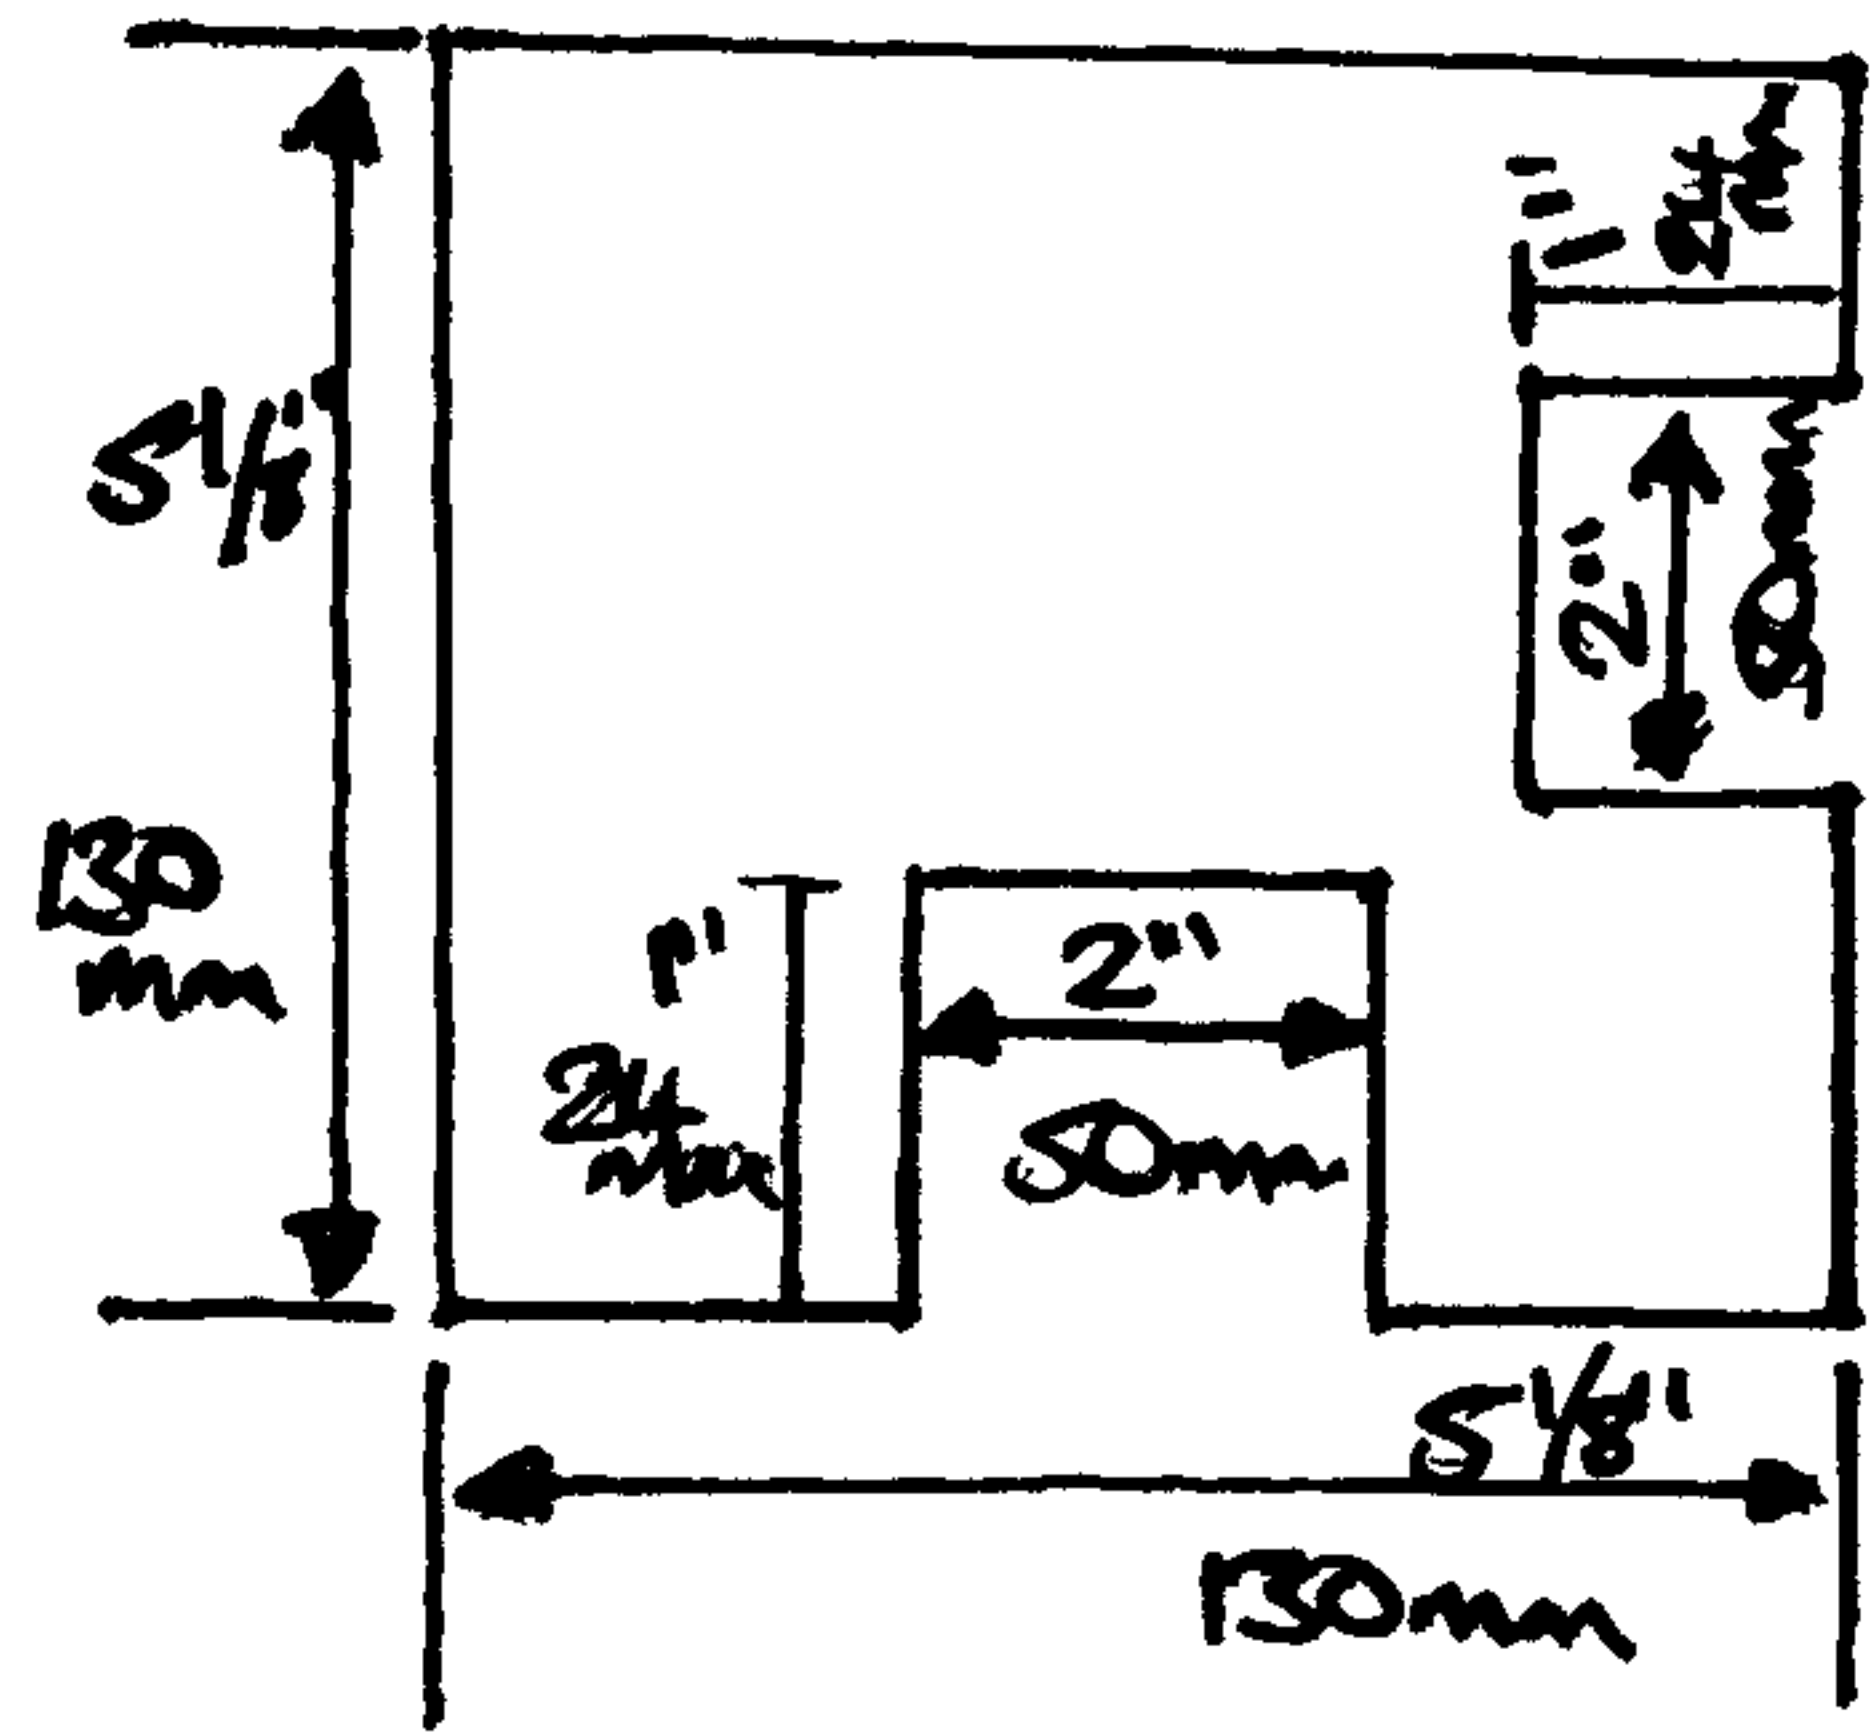

10 FT 6" RECESSED CONCRETE POST

3100mm LONG

8 FT 3" RECESSED CONCRETE POST

2470mm LONG

7 FT 3" RECESSED CONCRETE POST

2210mm LONG

5 FT 9" RECESSED CONCRETE POST

1750mm LONG

SLOTTED H POST INTER

BUDGET SLOTTED H POST INTER

SLOTTED H END POST

SLOTTED H CORNER POST

SLOTTED H POST SWAY

6FT GOOFATHER

4 FT 6" GOOFATHER

4FT GOOFATHER

3 FT 6" GOOFATHER

5 FT 9" RECESSED CONCRETE POST
1750mm LONG

4 FT 9" RECESSED CONCRETE POST
1450mm LONG

End View

FEATHER EDGE BOARD