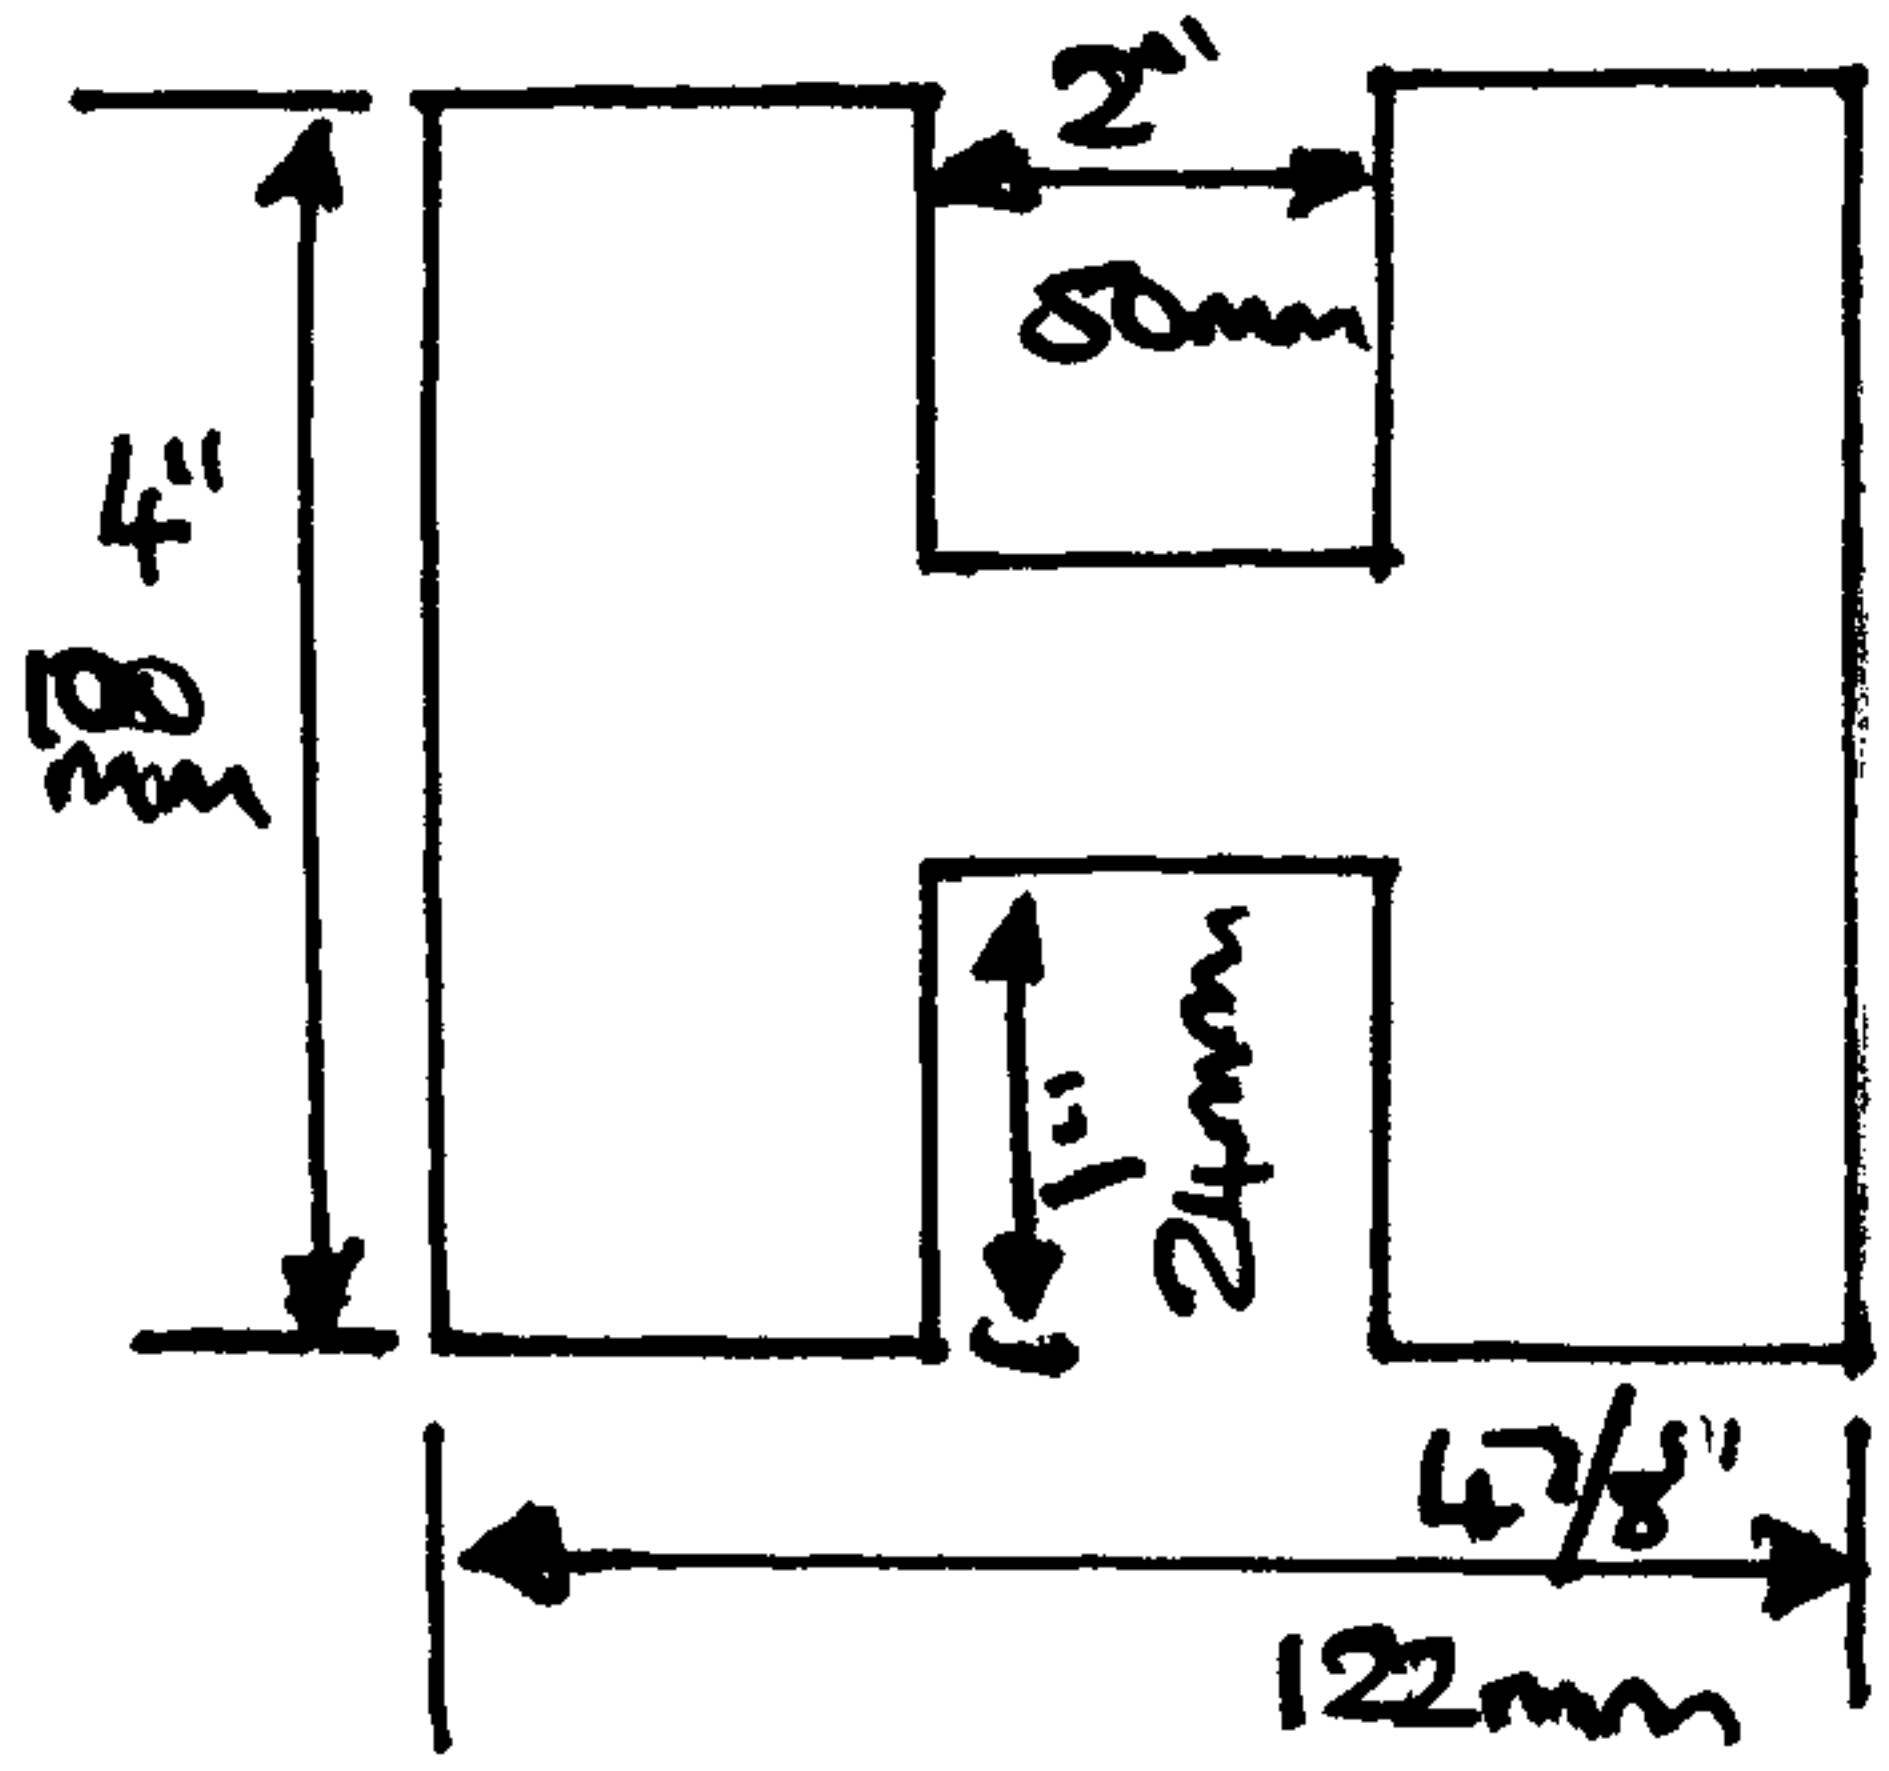

10 FT 6" RECESSED CONCRETE POST

3100mm LONG

8 FT 3" RECESSED CONCRETE POST

2470mm LONG

7 FT 3" RECESSED CONCRETE POST

2210mm LONG

5 FT 9" RECESSED CONCRETE POST

1750mm LONG

SLOTTED H POST INTER

BUDGET SLOTTED H POST INTER

SLOTTED H END POST

SLOTTED H CORNER POST

SLOTTED H POST SWAY

6FT GOOFATHER

4 FT 6" GOOFATHER

4FT GOOFATHER

3 FT 6" GOOFATHER

5 FT 9" RECESSED CONCRETE POST
1750mm LONG

4 FT 9" RECESSED CONCRETE POST
1450mm LONG

End View

FEATHER EDGE BOARD