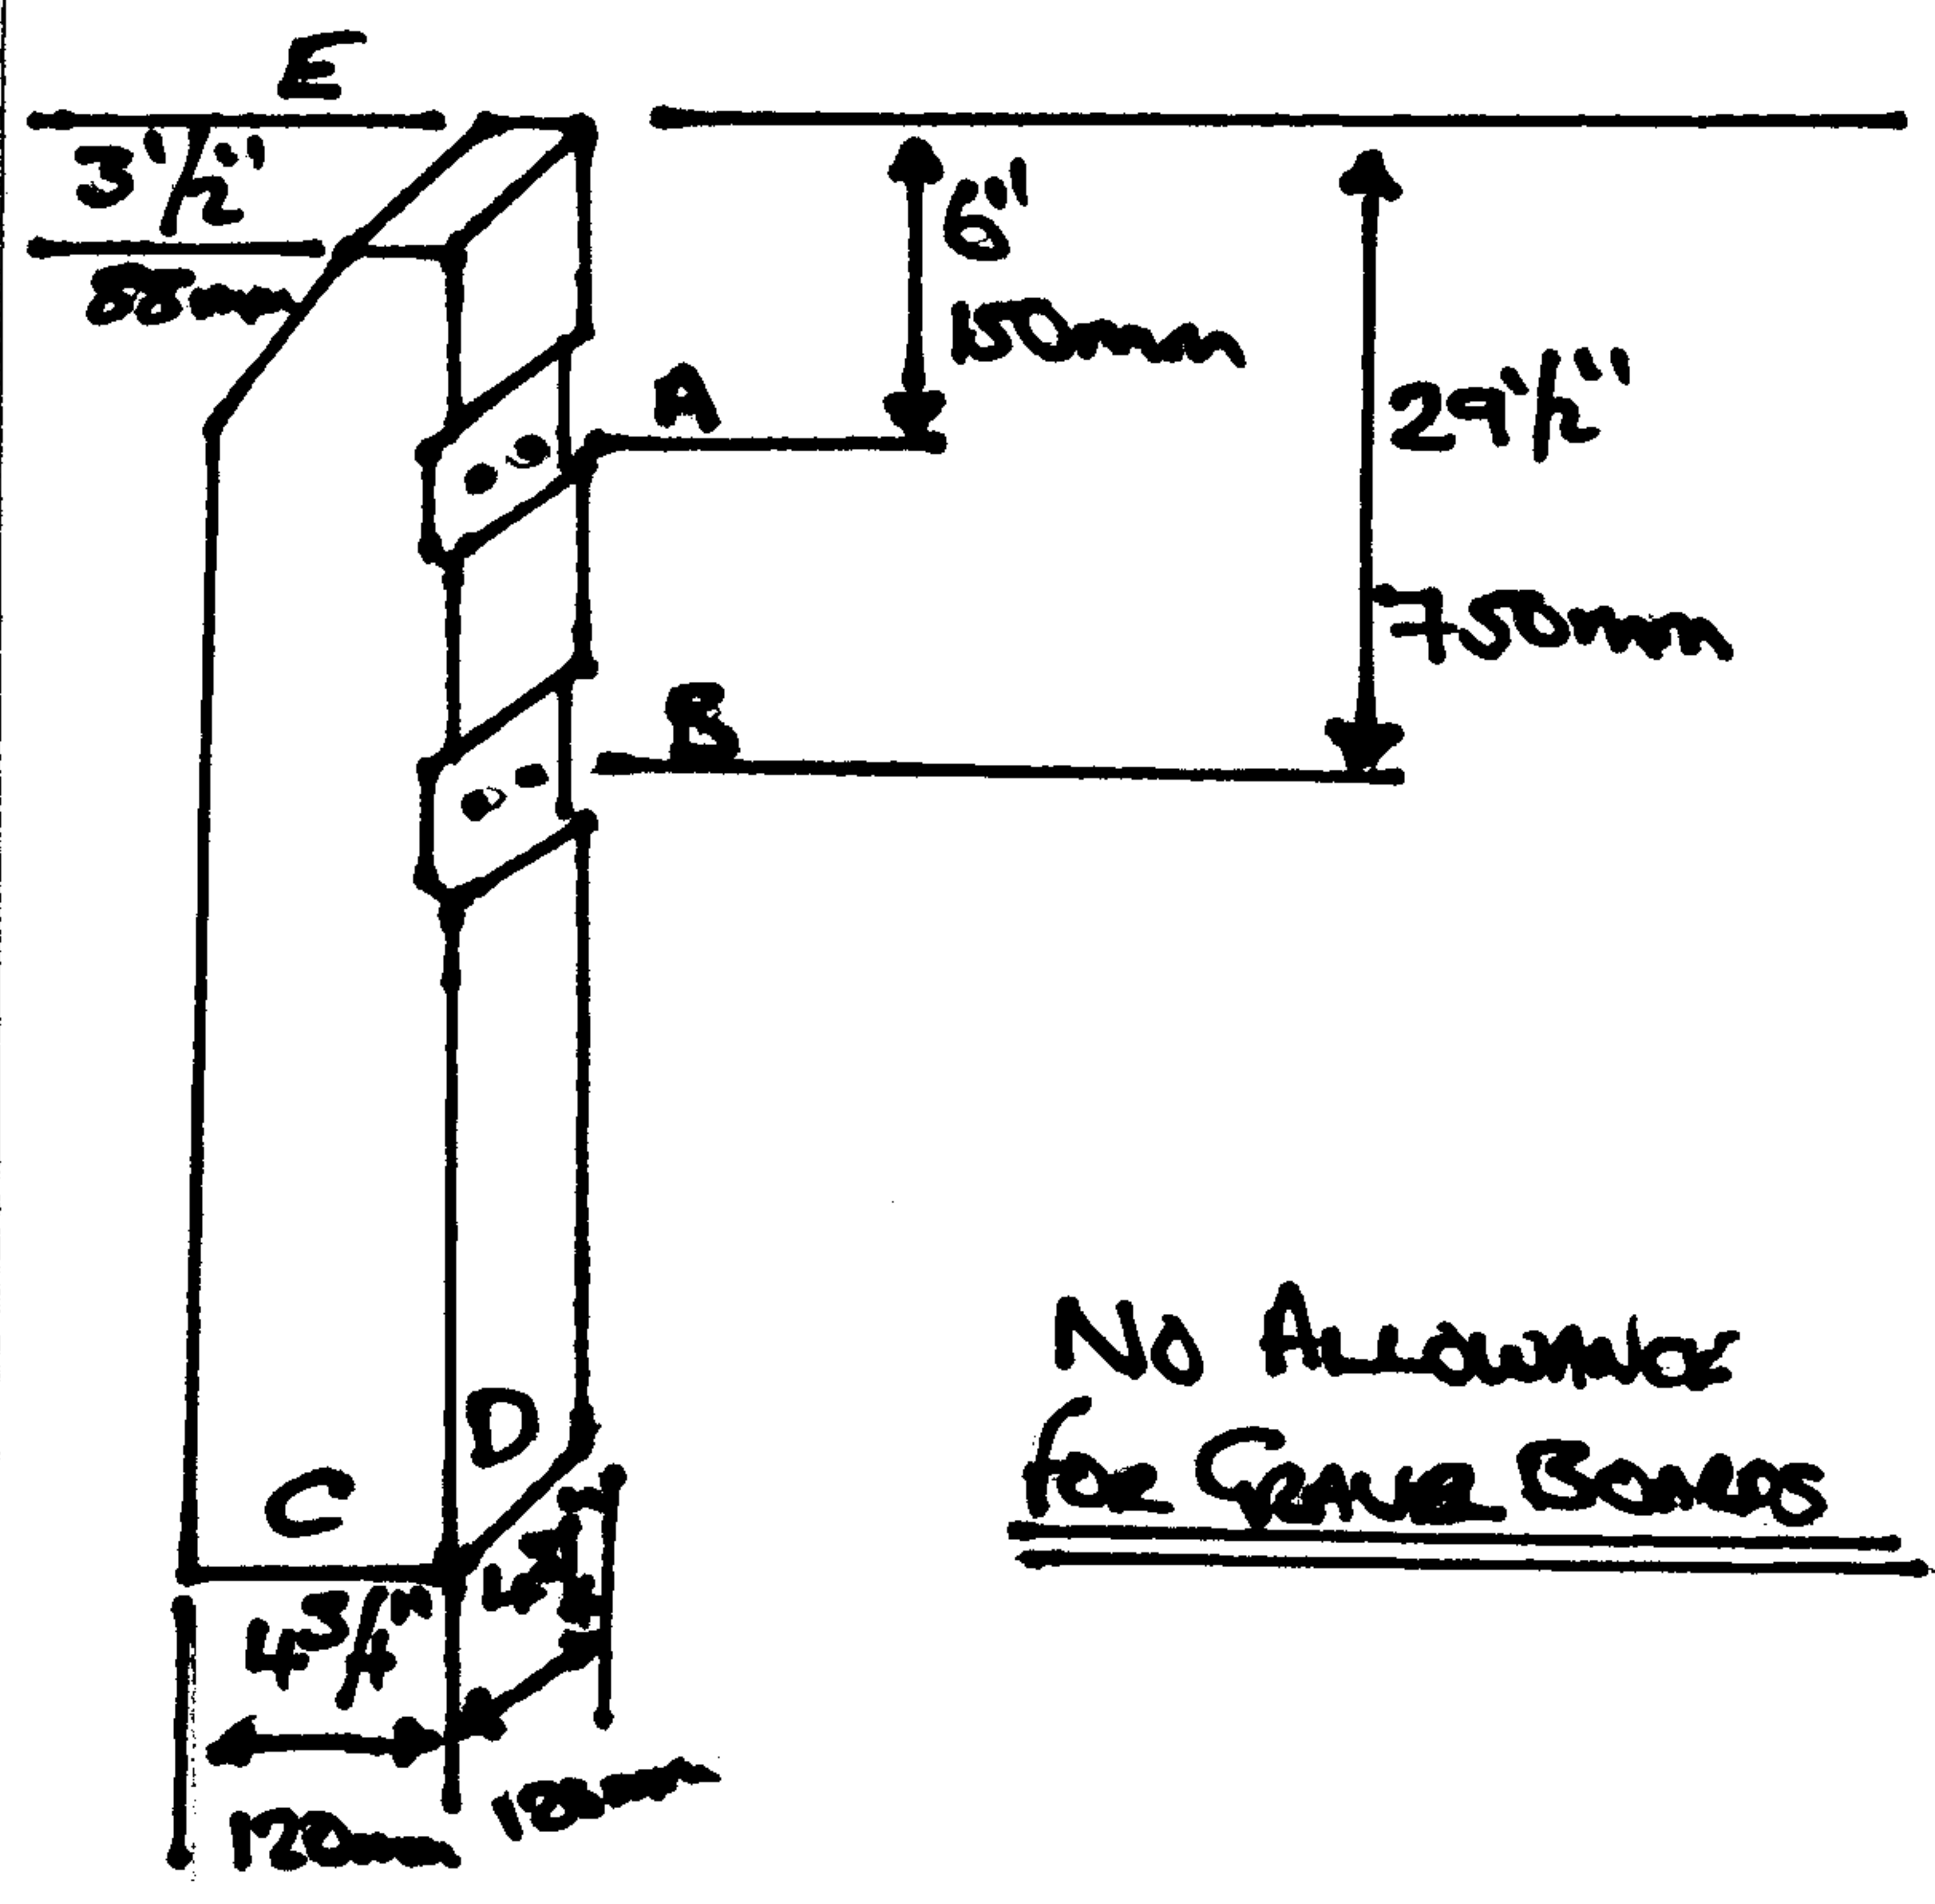

10 FT 6" RECESSED CONCRETE POST

3100mm LONG

8 FT 3" RECESSED CONCRETE POST

2470mm LONG

7 FT 3" RECESSED CONCRETE POST

2210mm LONG

5 FT 9" RECESSED CONCRETE POST

1750mm LONG

SLOTTED H POST INTER

BUDGET SLOTTED H POST INTER

SLOTTED H END POST

SLOTTED H CORNER POST

SLOTTED H POST SWAY

6FT GOOFATHER

4 FT 6" GOOFATHER

4FT GOOFATHER

3 FT 6" GOOFATHER

5 FT 9" RECESSED CONCRETE POST
1750mm LONG

4 FT 9" RECESSED CONCRETE POST
1450mm LONG

End View

FEATHER EDGE BOARD