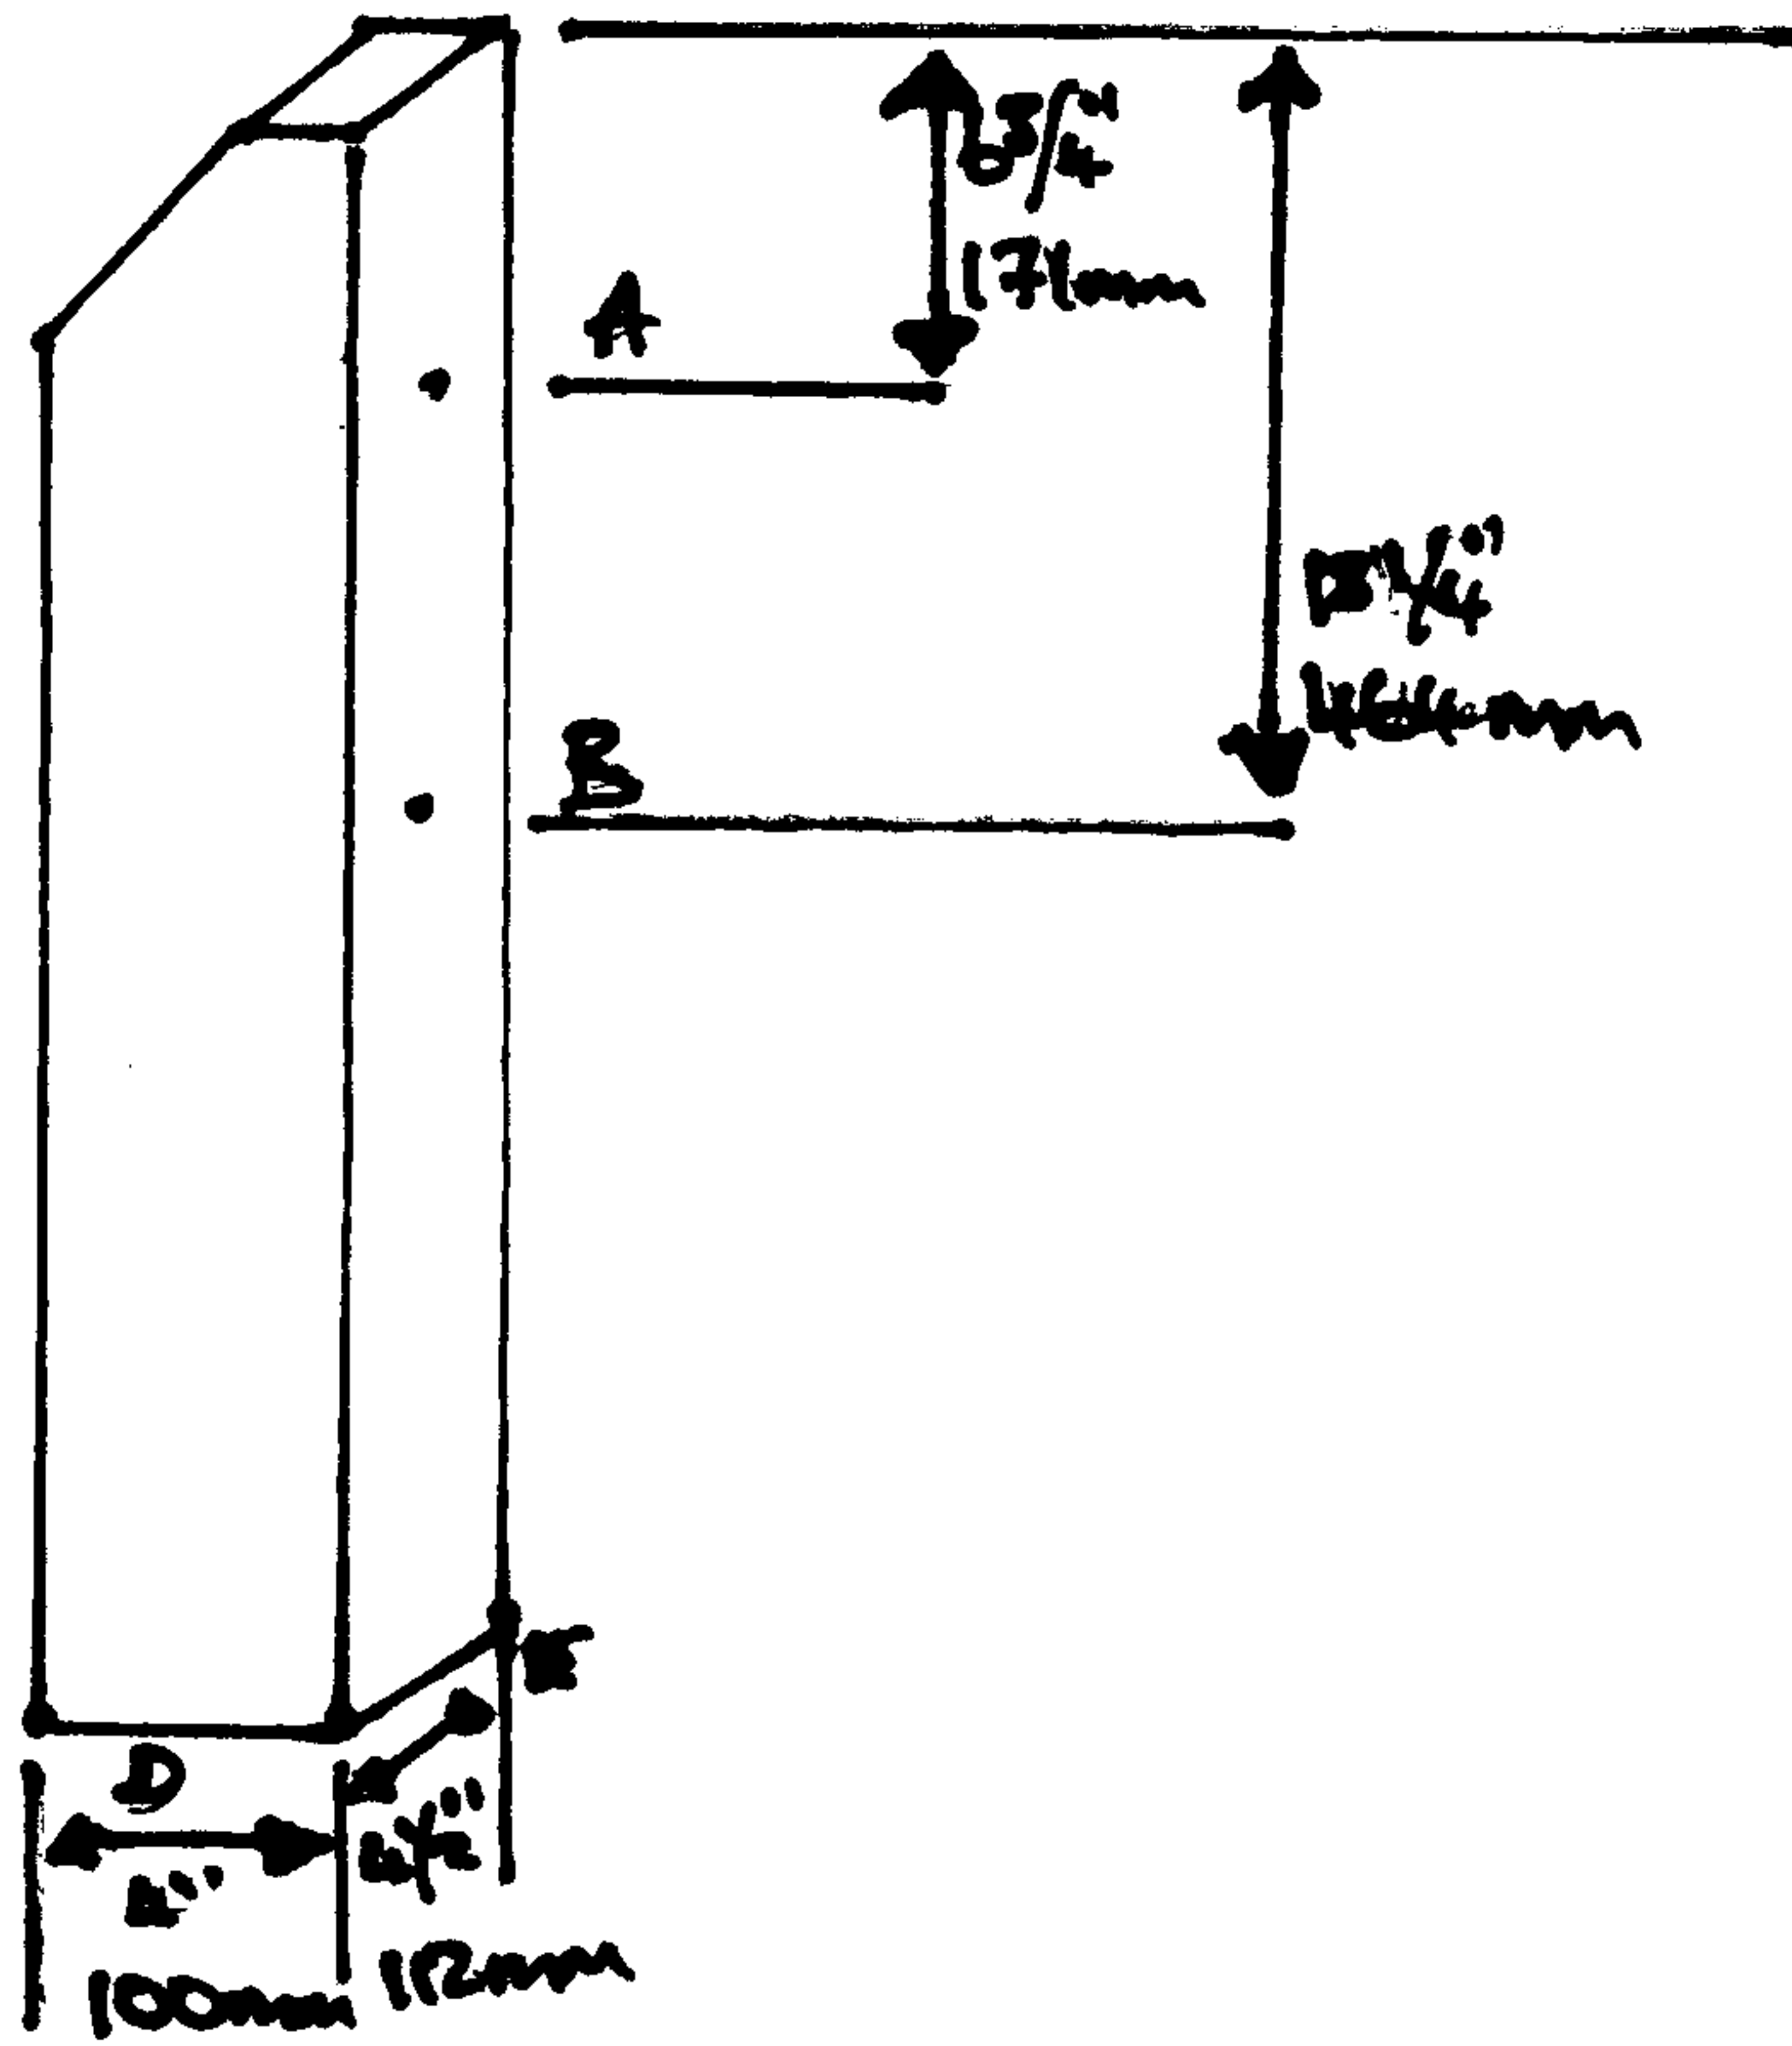

10 FT 6" RECESSED CONCRETE POST

3100mm LONG

8 FT 3" RECESSED CONCRETE POST

2470mm LONG

7 FT 3" RECESSED CONCRETE POST

2210mm LONG

5 FT 9" RECESSED CONCRETE POST

1750mm LONG

SLOTTED H POST INTER

BUDGET SLOTTED H POST INTER

SLOTTED H END POST

SLOTTED H CORNER POST

SLOTTED H POST SWAY

6FT GOOFATHER

4 FT 6" GOOFATHER

4FT GOOFATHER

3 FT 6" GOOFATHER

5 FT 9" RECESSED CONCRETE POST
1750mm LONG

4 FT 9" RECESSED CONCRETE POST
1450mm LONG

End View

FEATHER EDGE BOARD