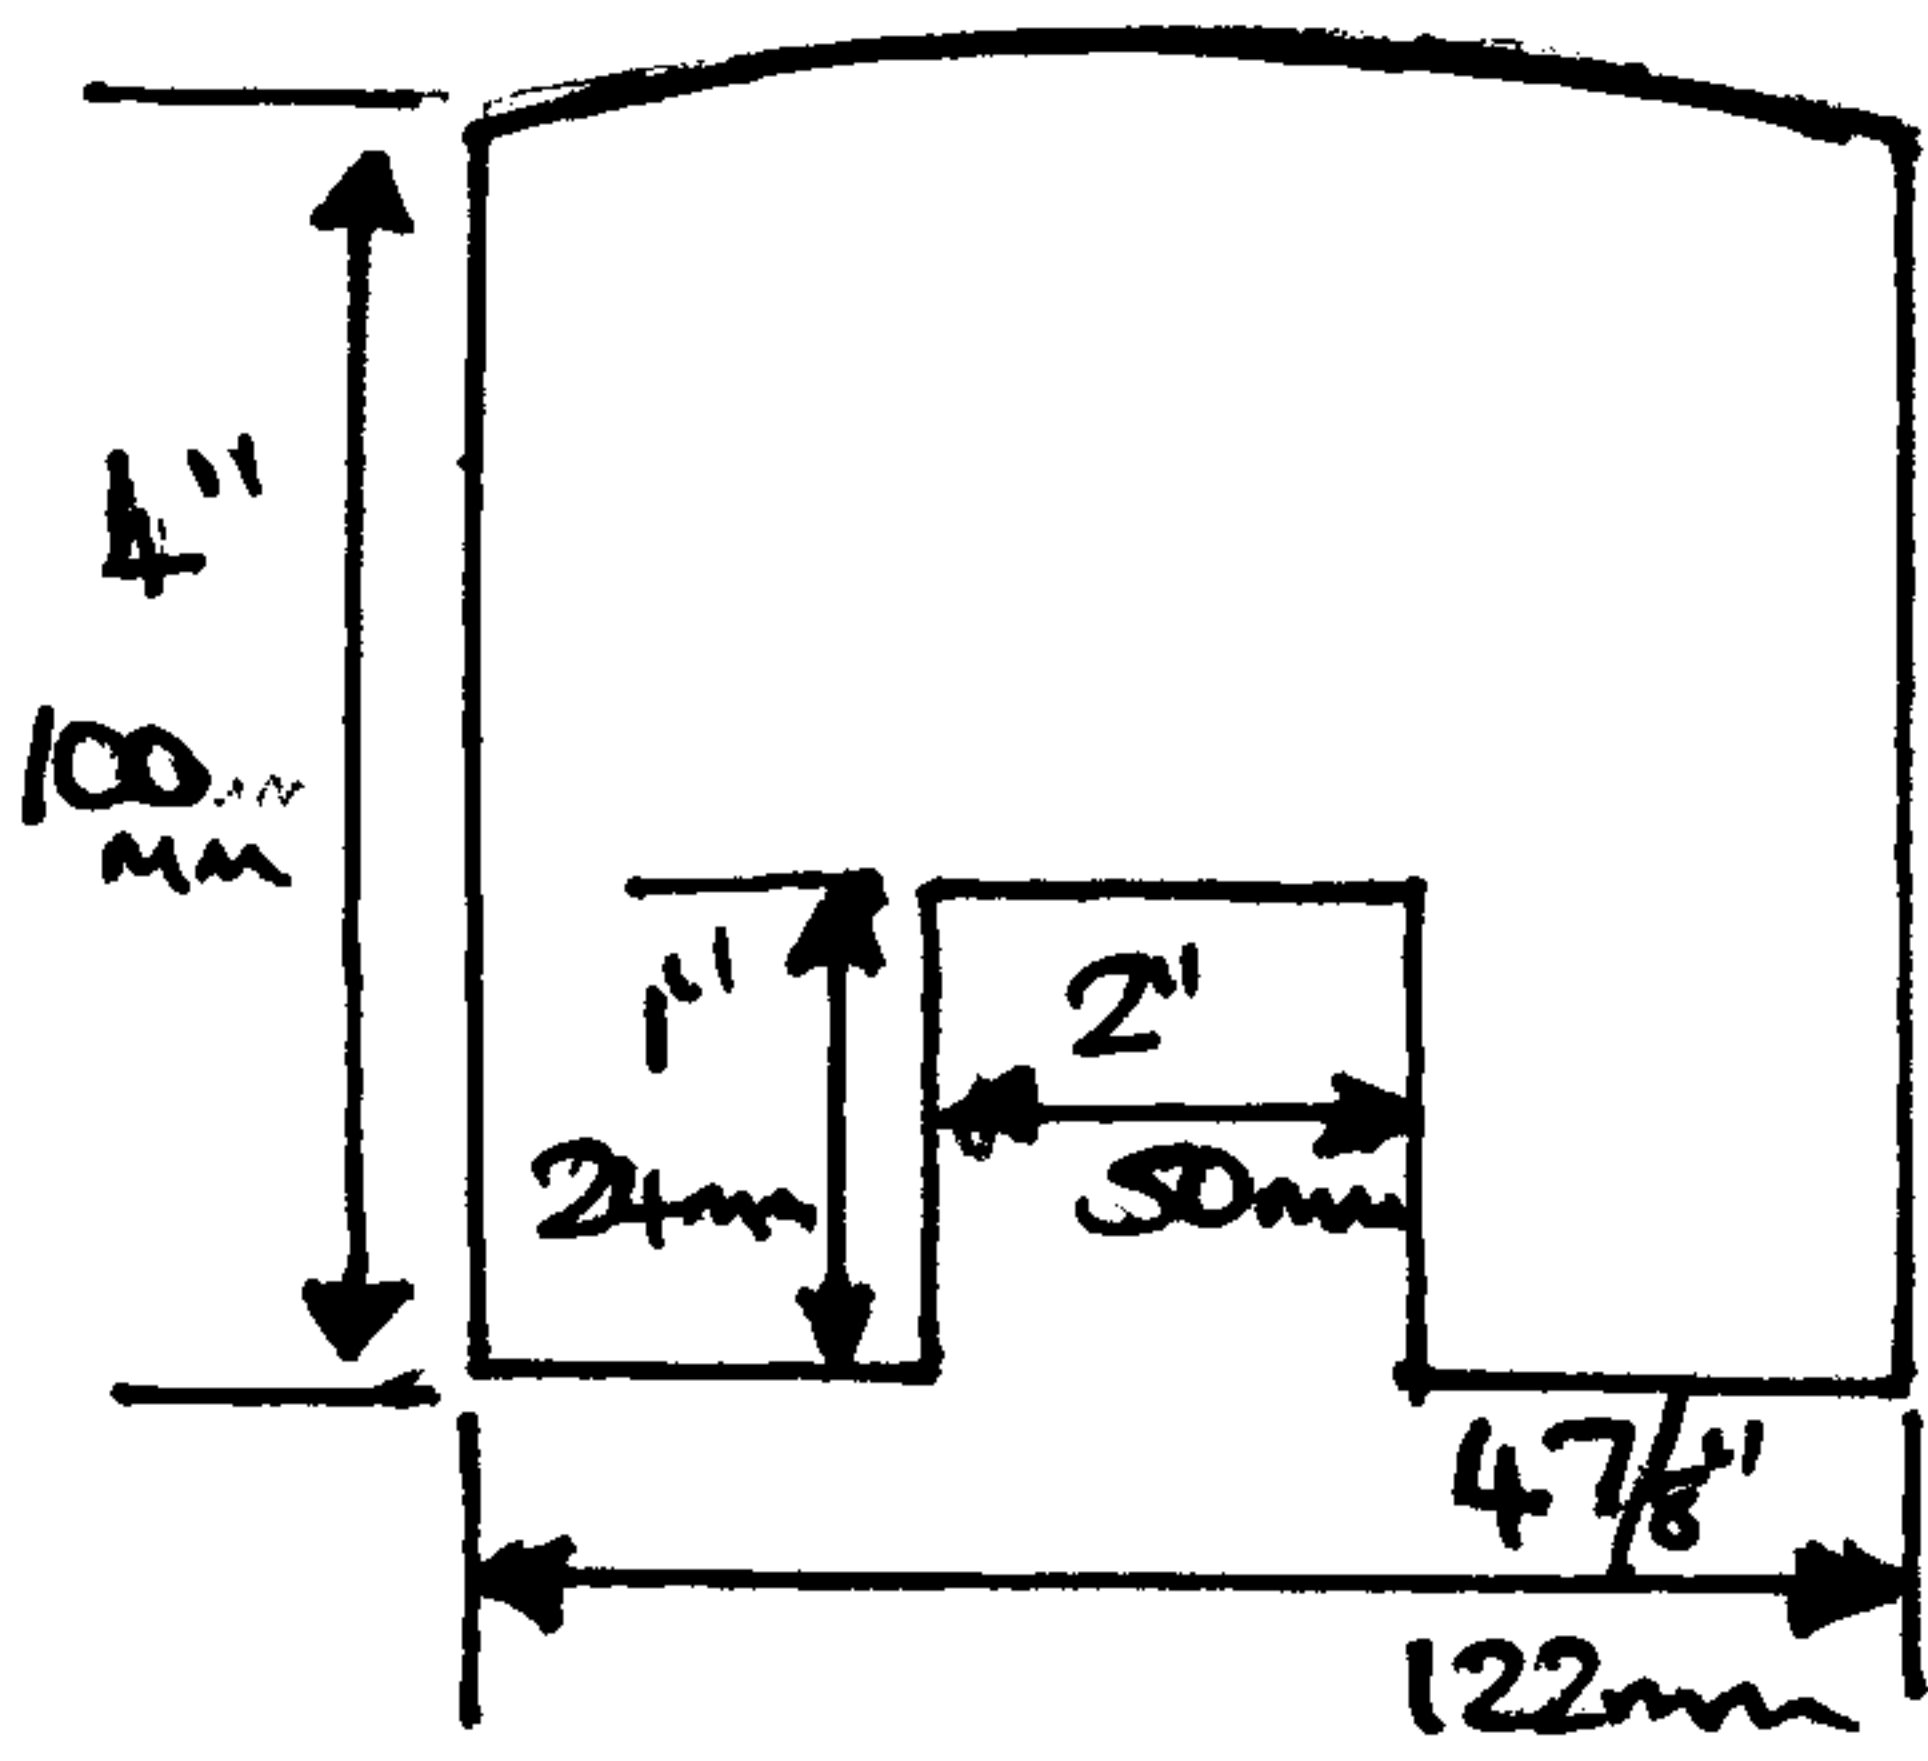

10 FT 6" RECESSED CONCRETE POST

3100mm LONG

8 FT 3" RECESSED CONCRETE POST

2470mm LONG

7 FT 3" RECESSED CONCRETE POST

2210mm LONG

5 FT 9" RECESSED CONCRETE POST

1750mm LONG

SLOTTED H POST INTER

BUDGET SLOTTED H POST INTER

SLOTTED H END POST

SLOTTED H CORNER POST

SLOTTED H POST SWAY

6FT GOOFATHER

4 FT 6" GOOFATHER

4FT GOOFATHER

3 FT 6" GOOFATHER

5 FT 9" RECESSED CONCRETE POST
1750mm LONG

4 FT 9" RECESSED CONCRETE POST
1450mm LONG

End View

FEATHER EDGE BOARD