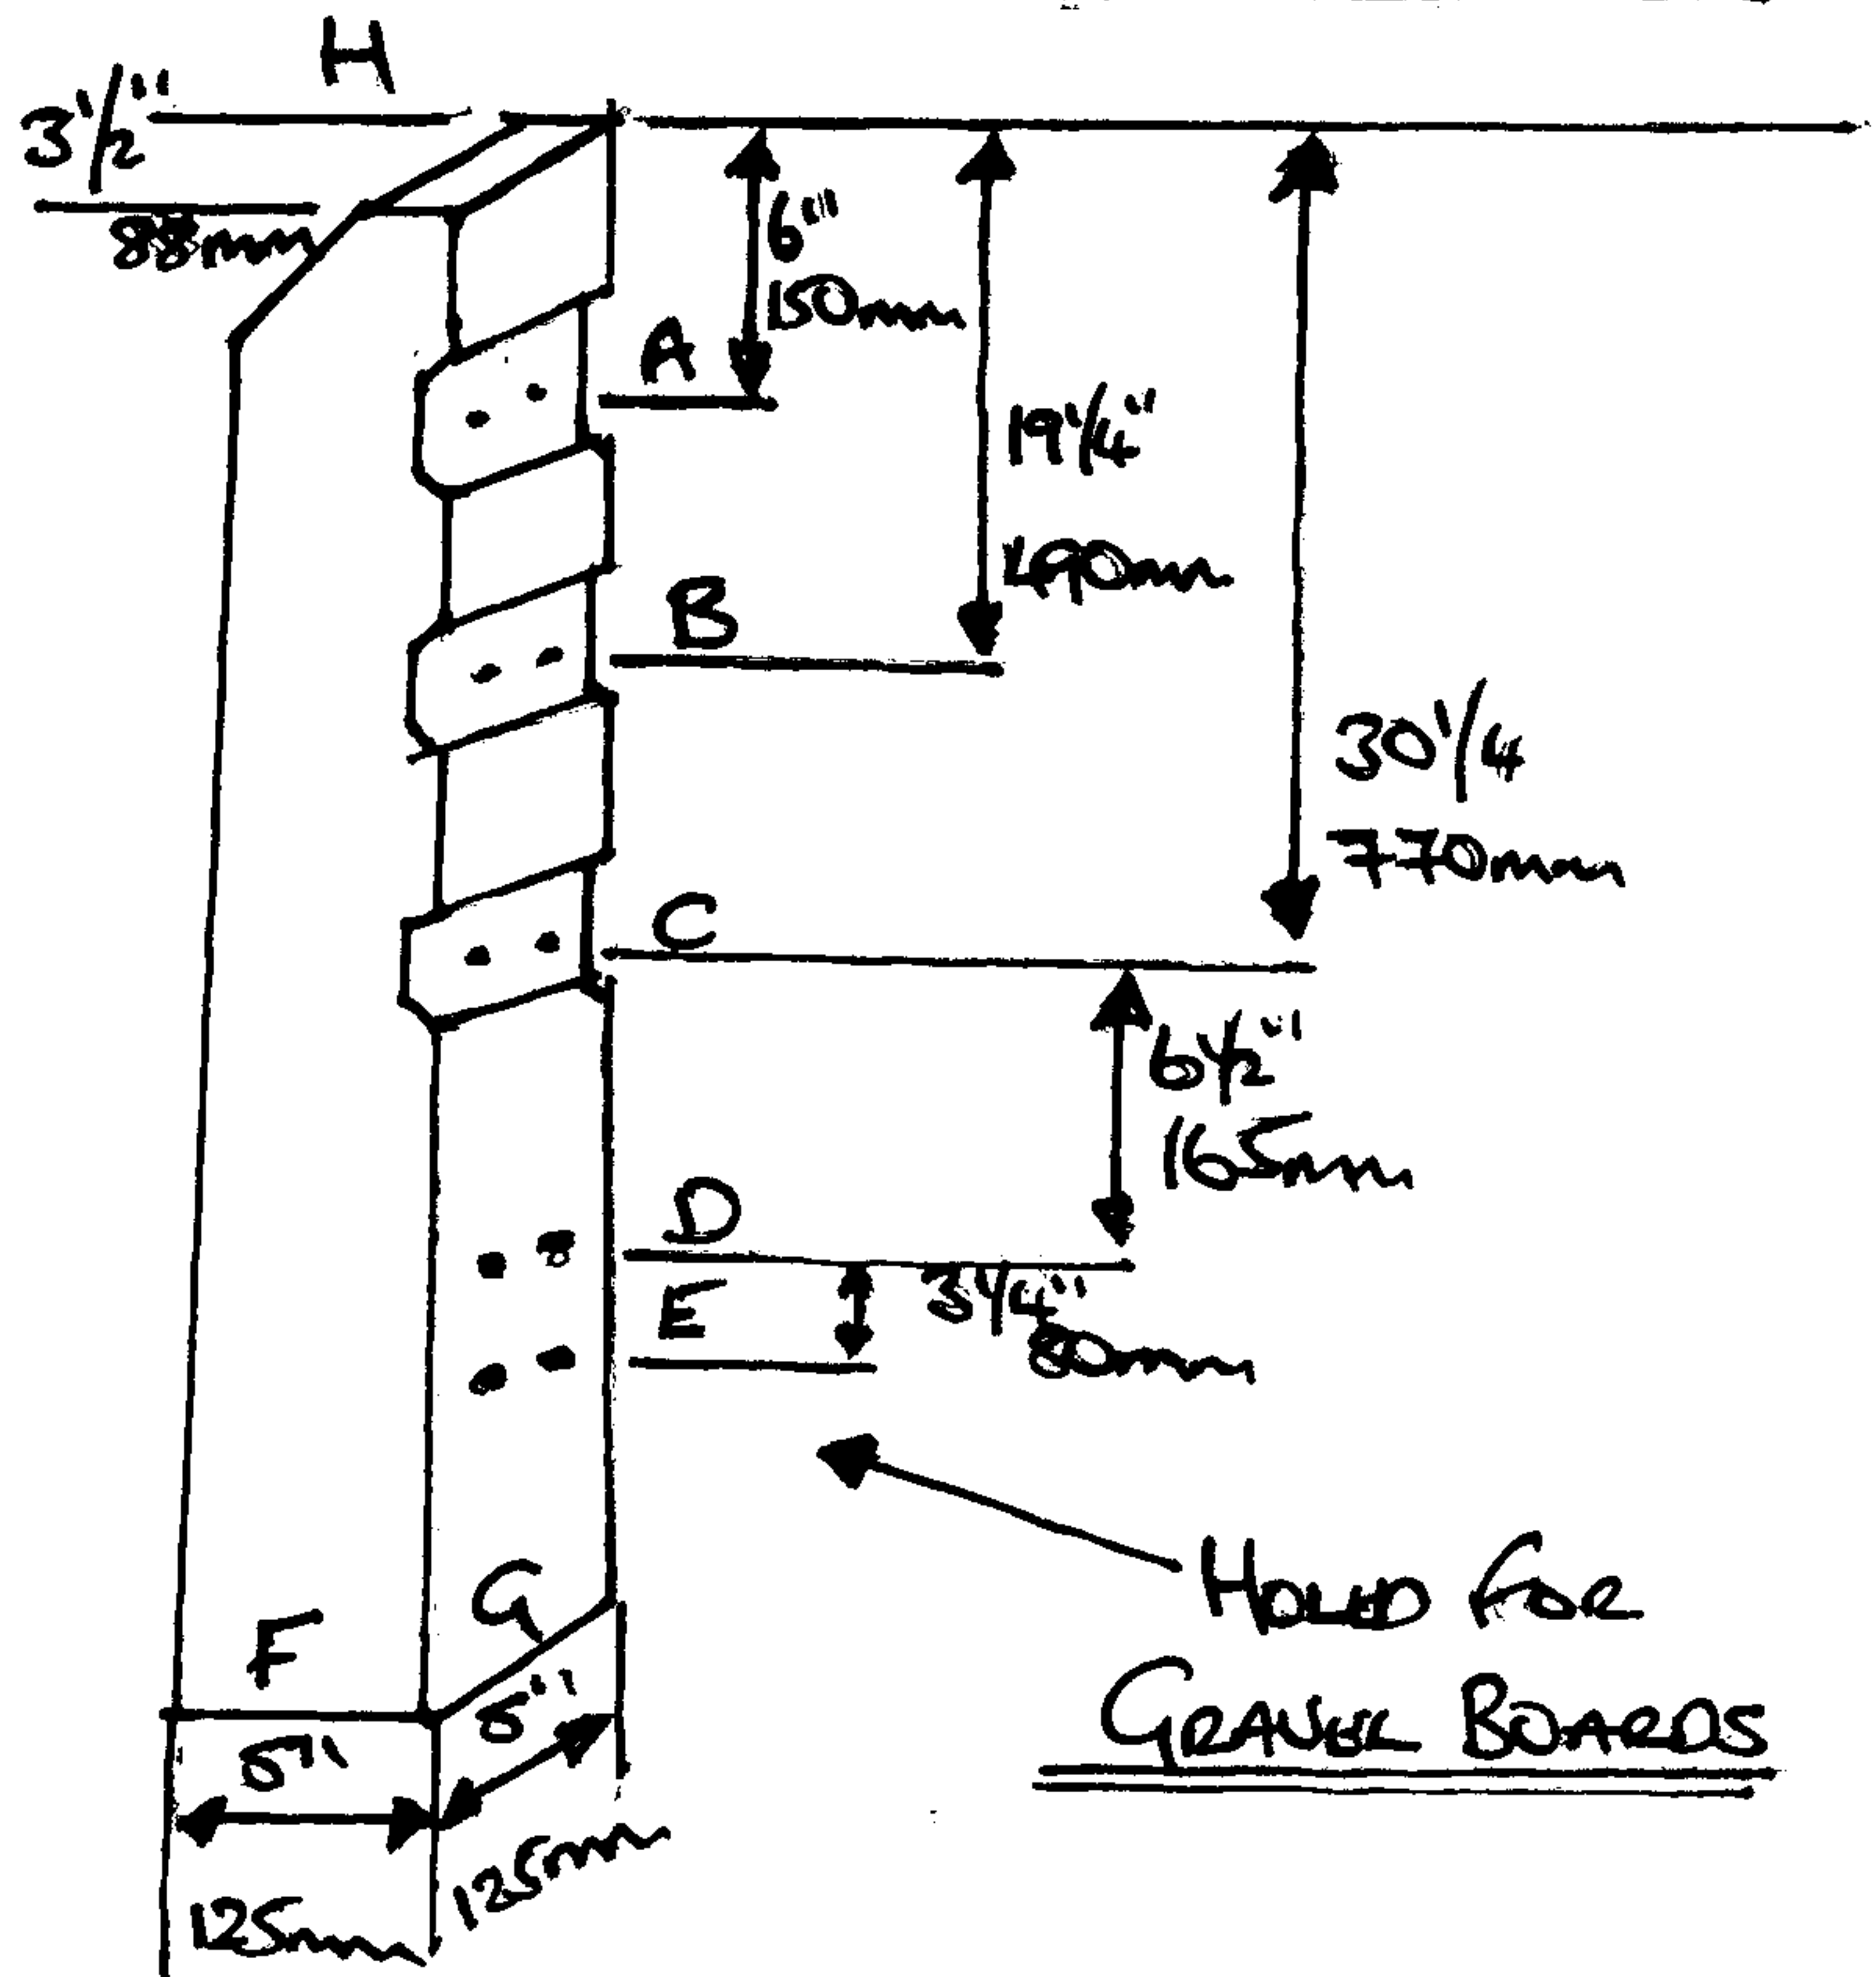

10 FT 6" RECESSED CONCRETE POST

3100mm LONG

8 FT 3" RECESSED CONCRETE POST

2470mm LONG

7 FT 3" RECESSED CONCRETE POST

2210mm LONG

5 FT 9" RECESSED CONCRETE POST

1750mm LONG

SLOTTED H POST INTER

BUDGET SLOTTED H POST INTER

SLOTTED H END POST

SLOTTED H CORNER POST

SLOTTED H POST SWAY

6FT GOOFATHER

4 FT 6" GOOFATHER

4FT GOOFATHER

3 FT 6" GOOFATHER

5 FT 9" RECESSED CONCRETE POST
1750mm LONG

4 FT 9" RECESSED CONCRETE POST
1450mm LONG

End View

FEATHER EDGE BOARD