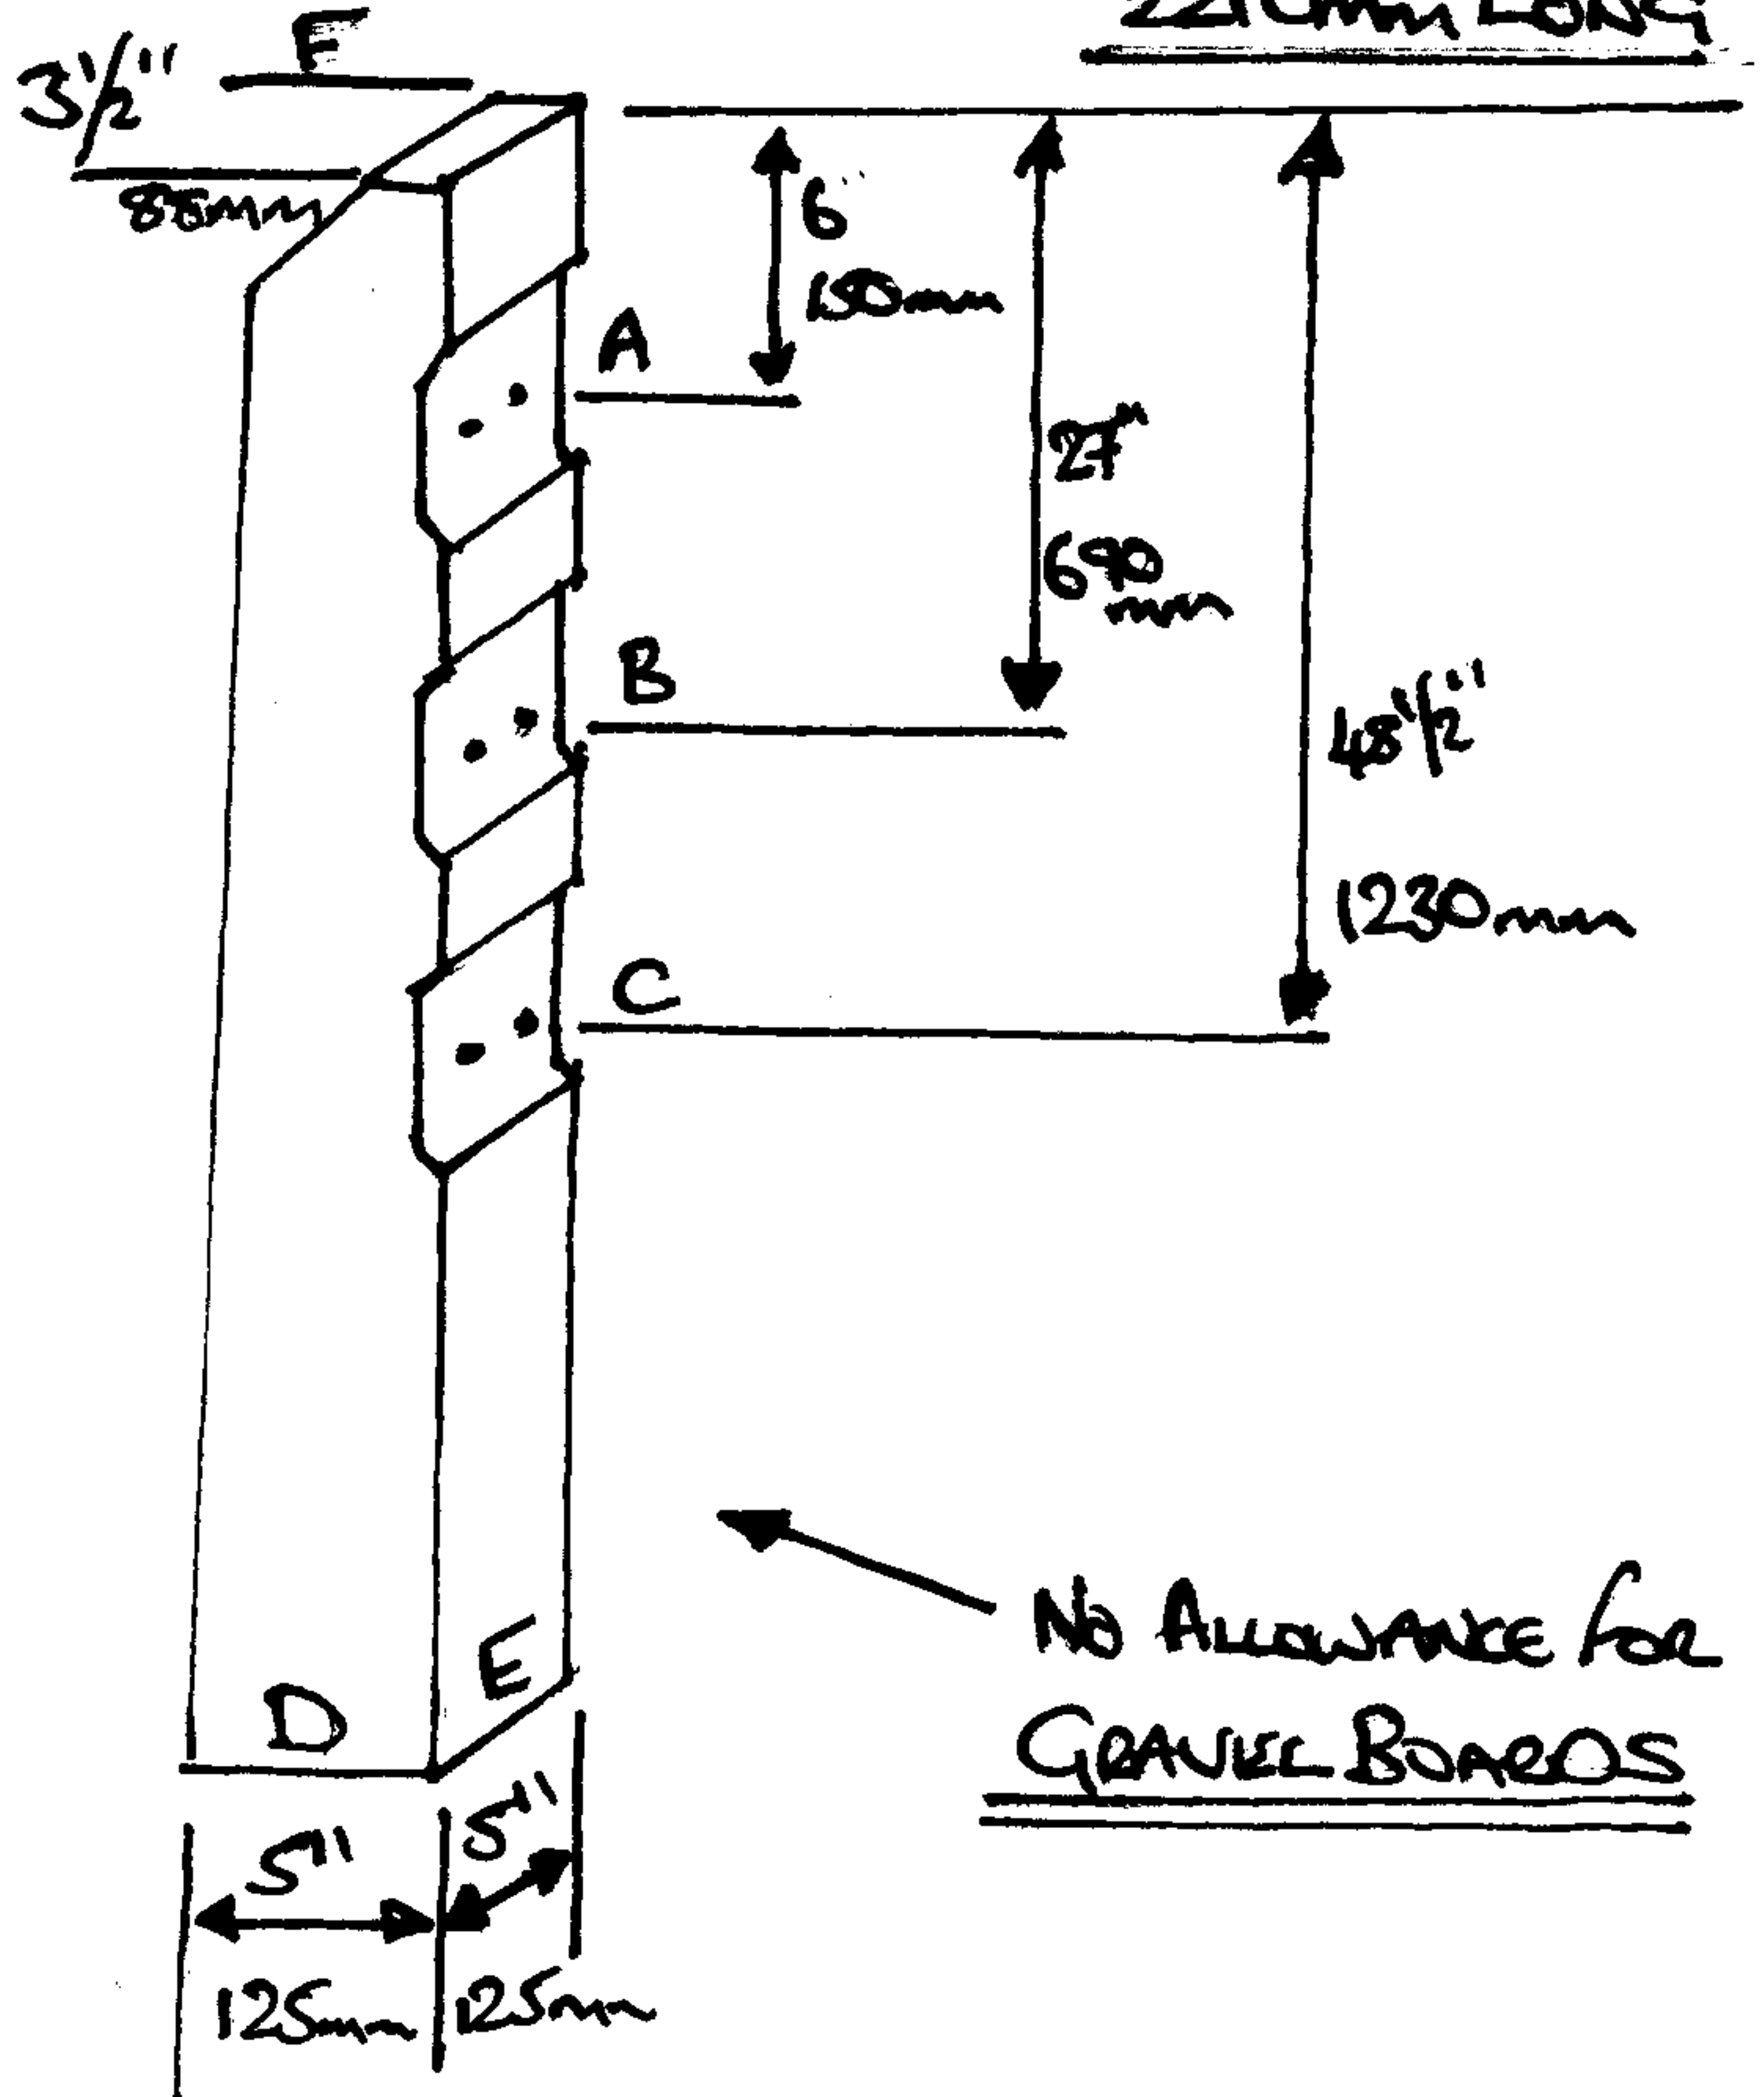

10 FT 6" RECESSED CONCRETE POST

3100mm LONG

8 FT 3" RECESSED CONCRETE POST

2470mm LONG

7 FT 3" RECESSED CONCRETE POST

2210mm LONG

5 FT 9" RECESSED CONCRETE POST

1750mm LONG

SLOTTED H POST INTER

BUDGET SLOTTED H POST INTER

SLOTTED H END POST

SLOTTED H CORNER POST

SLOTTED H POST SWAY

6FT GOOFATHER

4 FT 6" GOOFATHER

4FT GOOFATHER

3 FT 6" GOOFATHER

5 FT 9" RECESSED CONCRETE POST
1750mm LONG

4 FT 9" RECESSED CONCRETE POST
1450mm LONG

End View

FEATHER EDGE BOARD